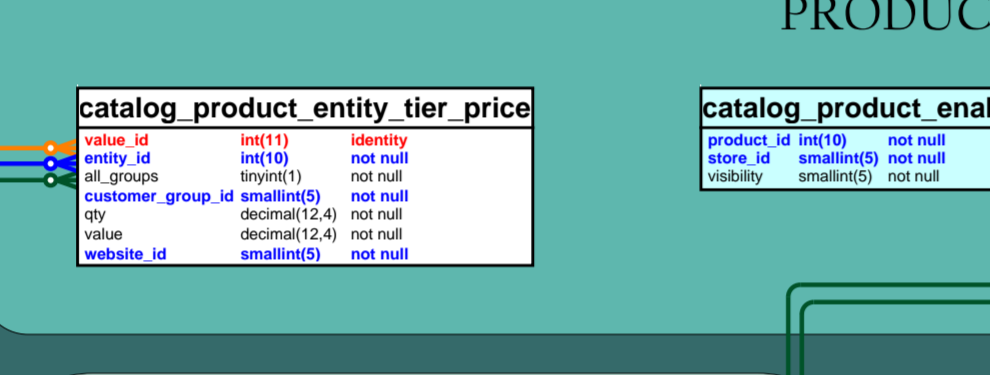

MAGENTO - Database Diagram [v1.3.2.4] - revised 10/02/2009

LEGEND

SYSTEM

PRODUCT

CUSTOMER

EAV

SALES