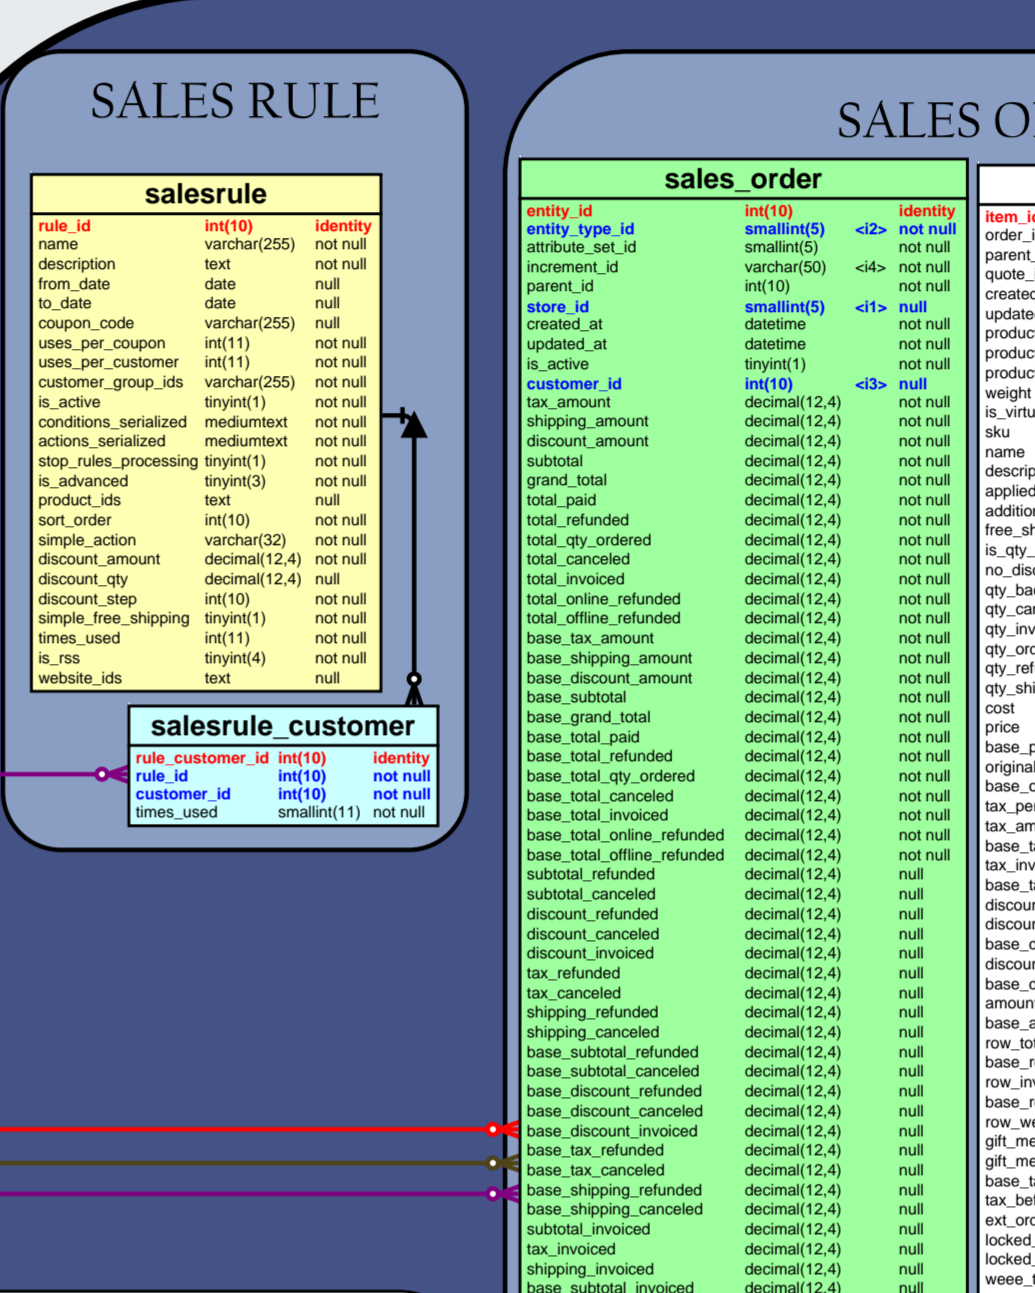

MAGENTO - Database Diagram [v1.3.2.4] - revised 10/02/2009

LEGEND

SYSTEM

PRODUCT

CUSTOMER

EAV

SALES