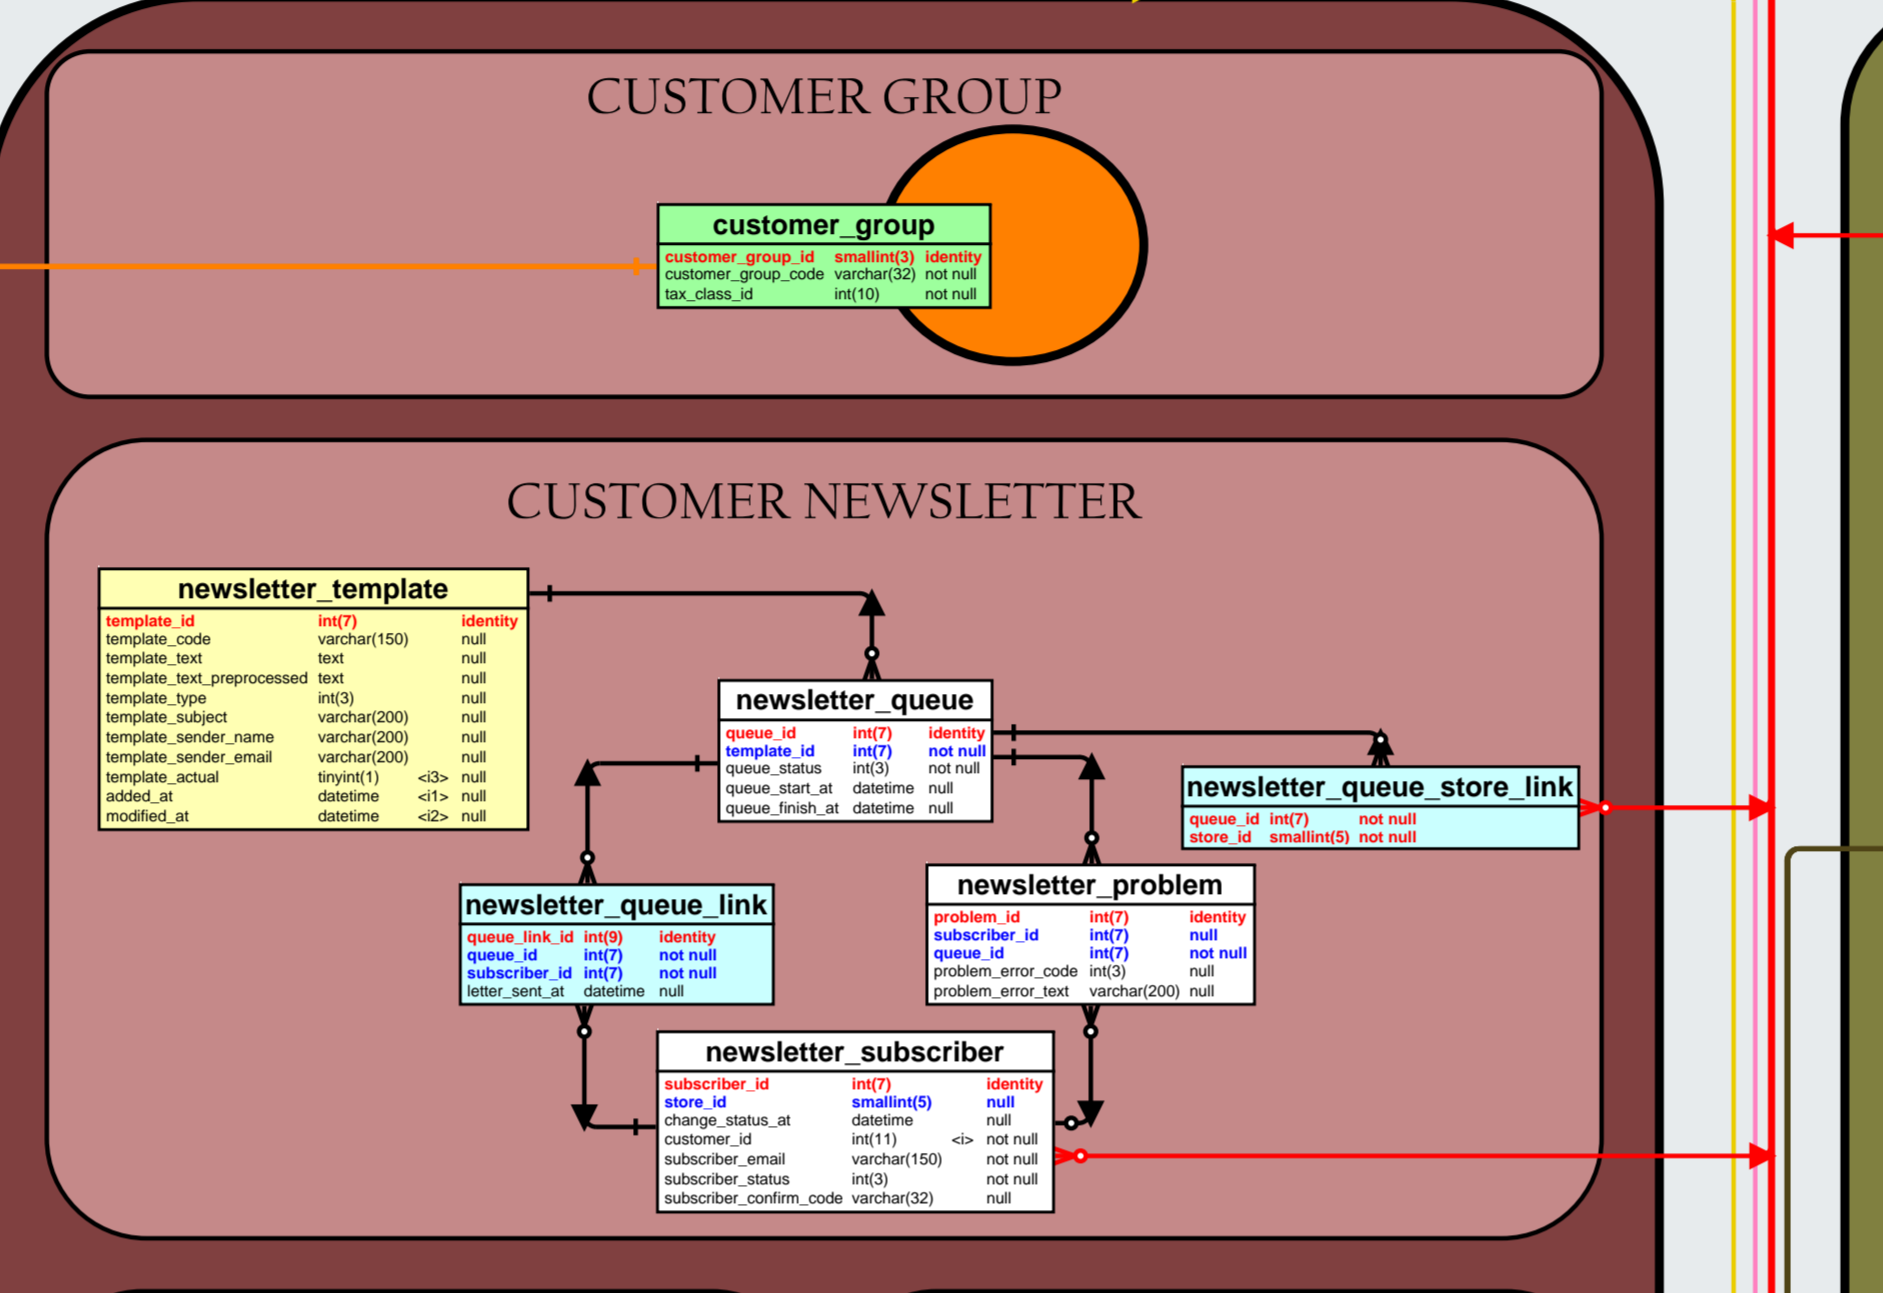

MAGENTO - Database Diagram [v1.3.2.4] - revised 10/02/2009

LEGEND

SYSTEM

PRODUCT

CUSTOMER

EAV

SALES