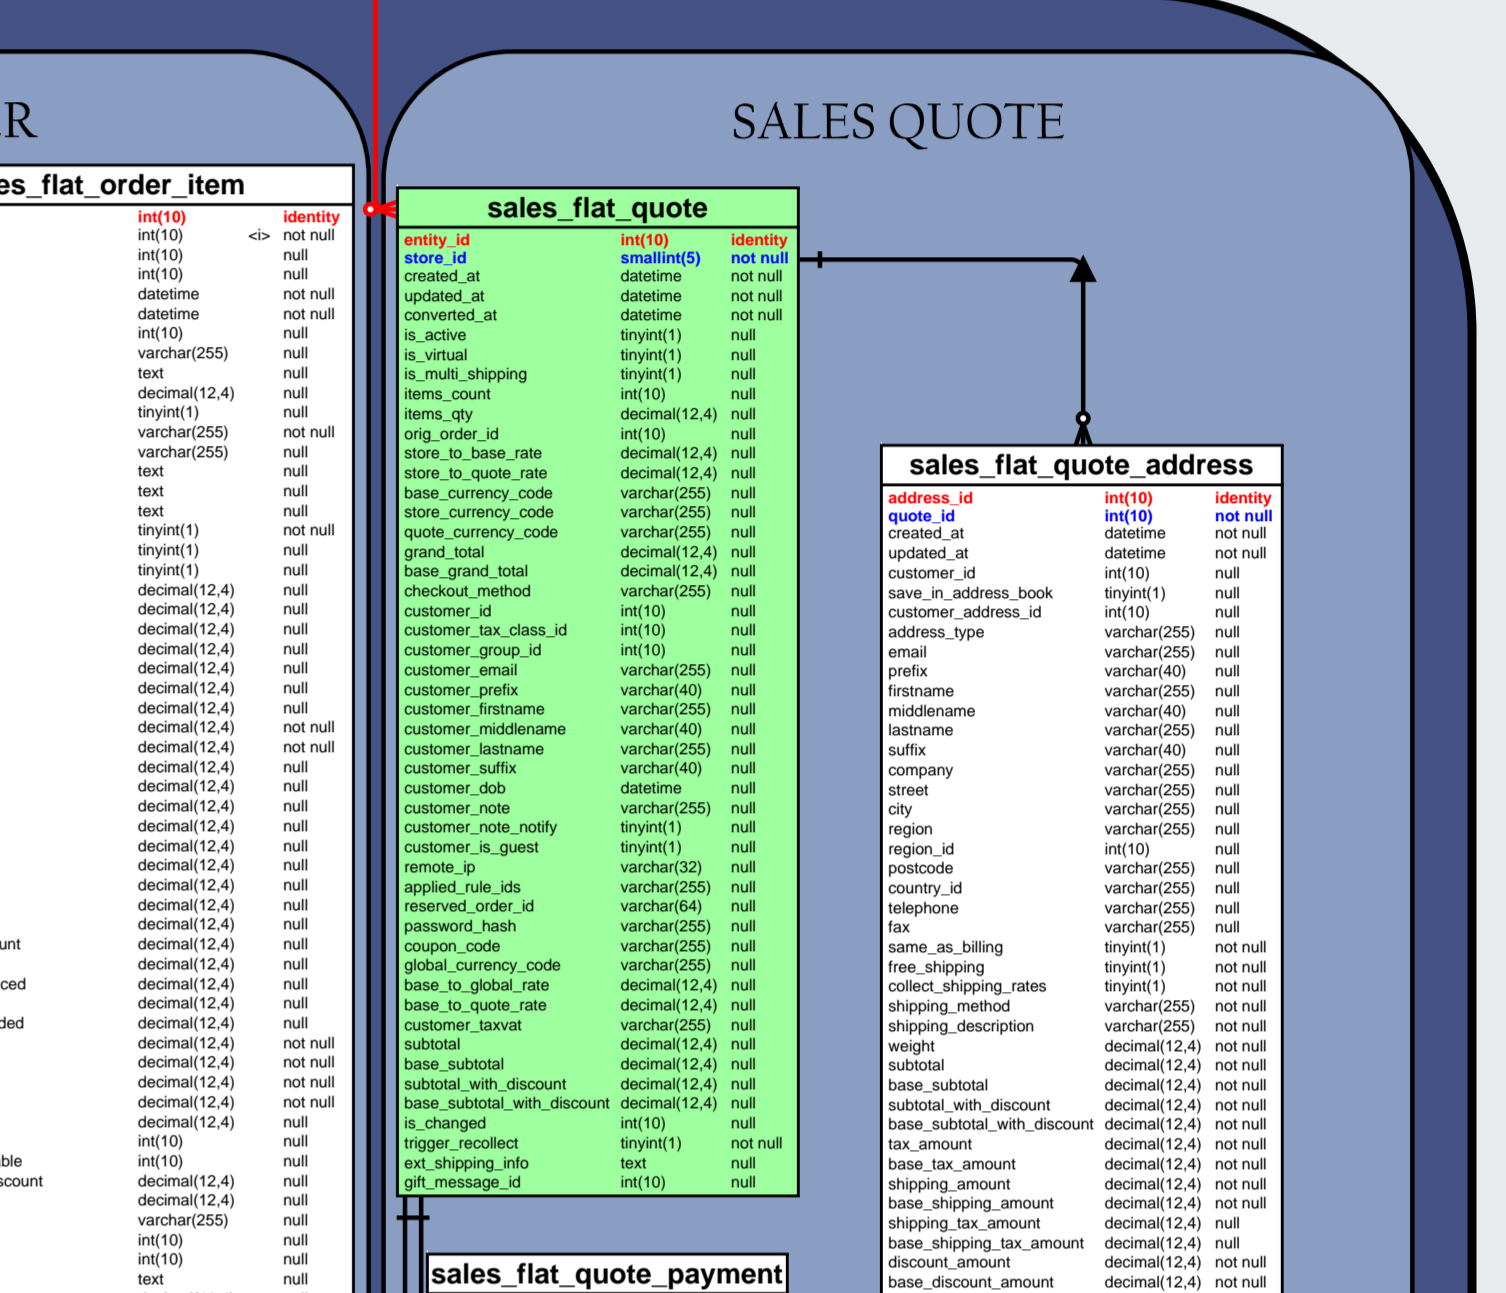

MAGENTO - Database Diagram [v1.3.2.4] - revised 10/02/2009

LEGEND

SYSTEM

PRODUCT

CUSTOMER

EAV

SALES