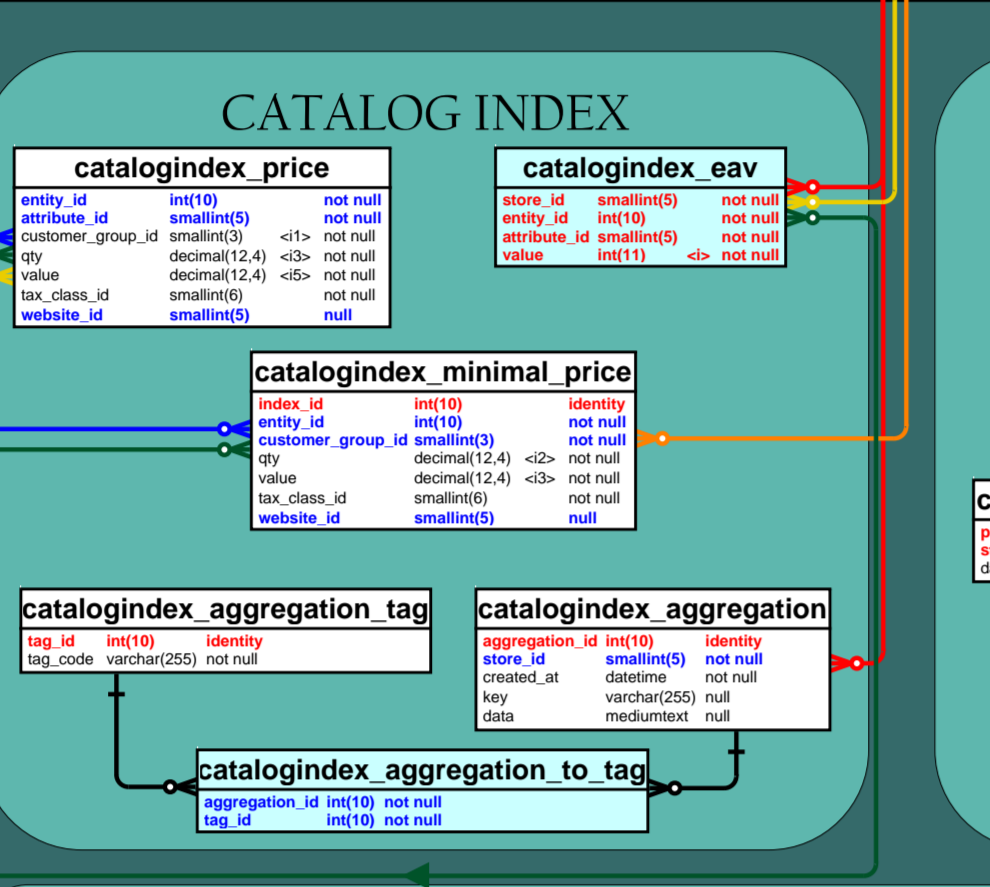

MAGENTO - Database Diagram [v1.3.2.4] - revised 10/02/2009

LEGEND

SYSTEM

PRODUCT

CUSTOMER

EAV

SALES