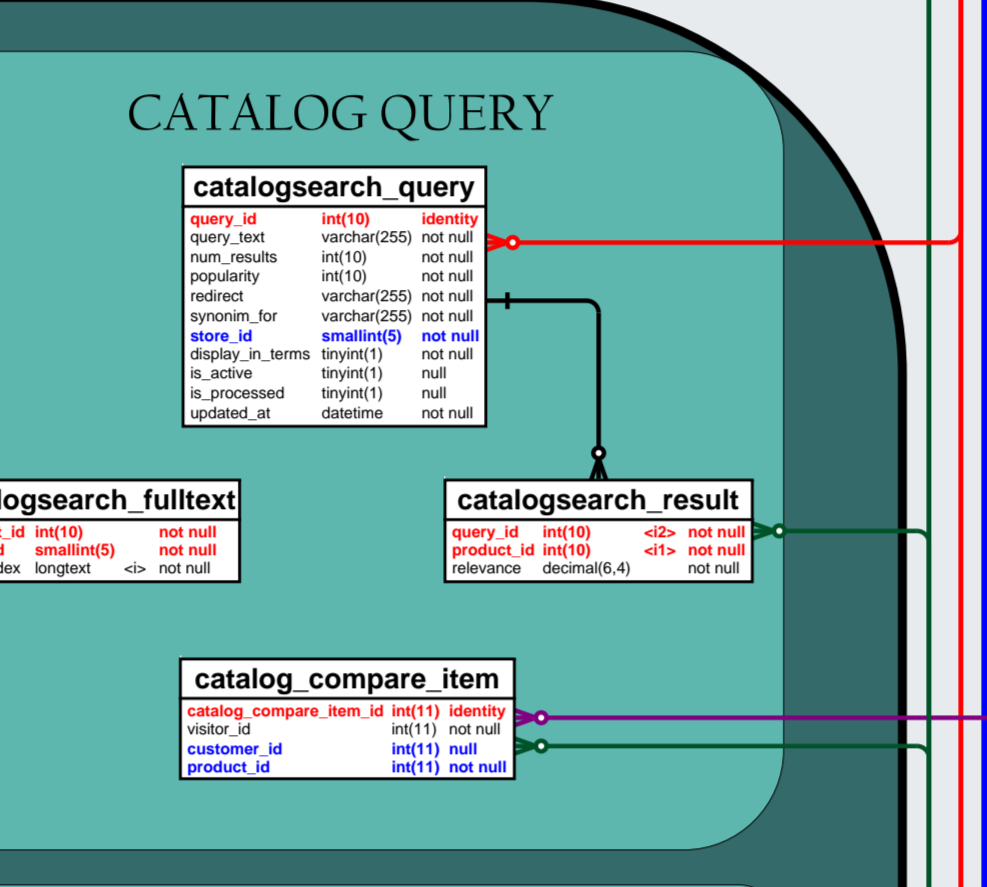

MAGENTO - Database Diagram [v1.3.2.4] - revised 10/02/2009

LEGEND

SYSTEM

PRODUCT

CUSTOMER

EAV

SALES