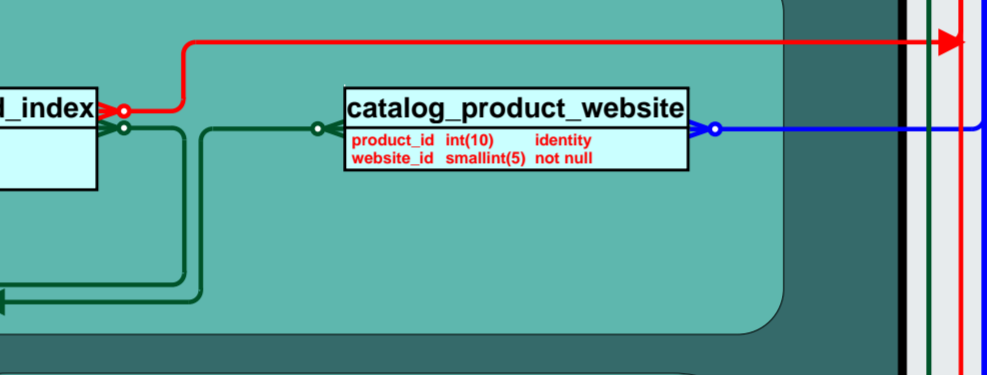

MAGENTO - Database Diagram [v1.3.2.4] - revised 10/02/2009

LEGEND

SYSTEM

PRODUCT

CUSTOMER

EAV

SALES