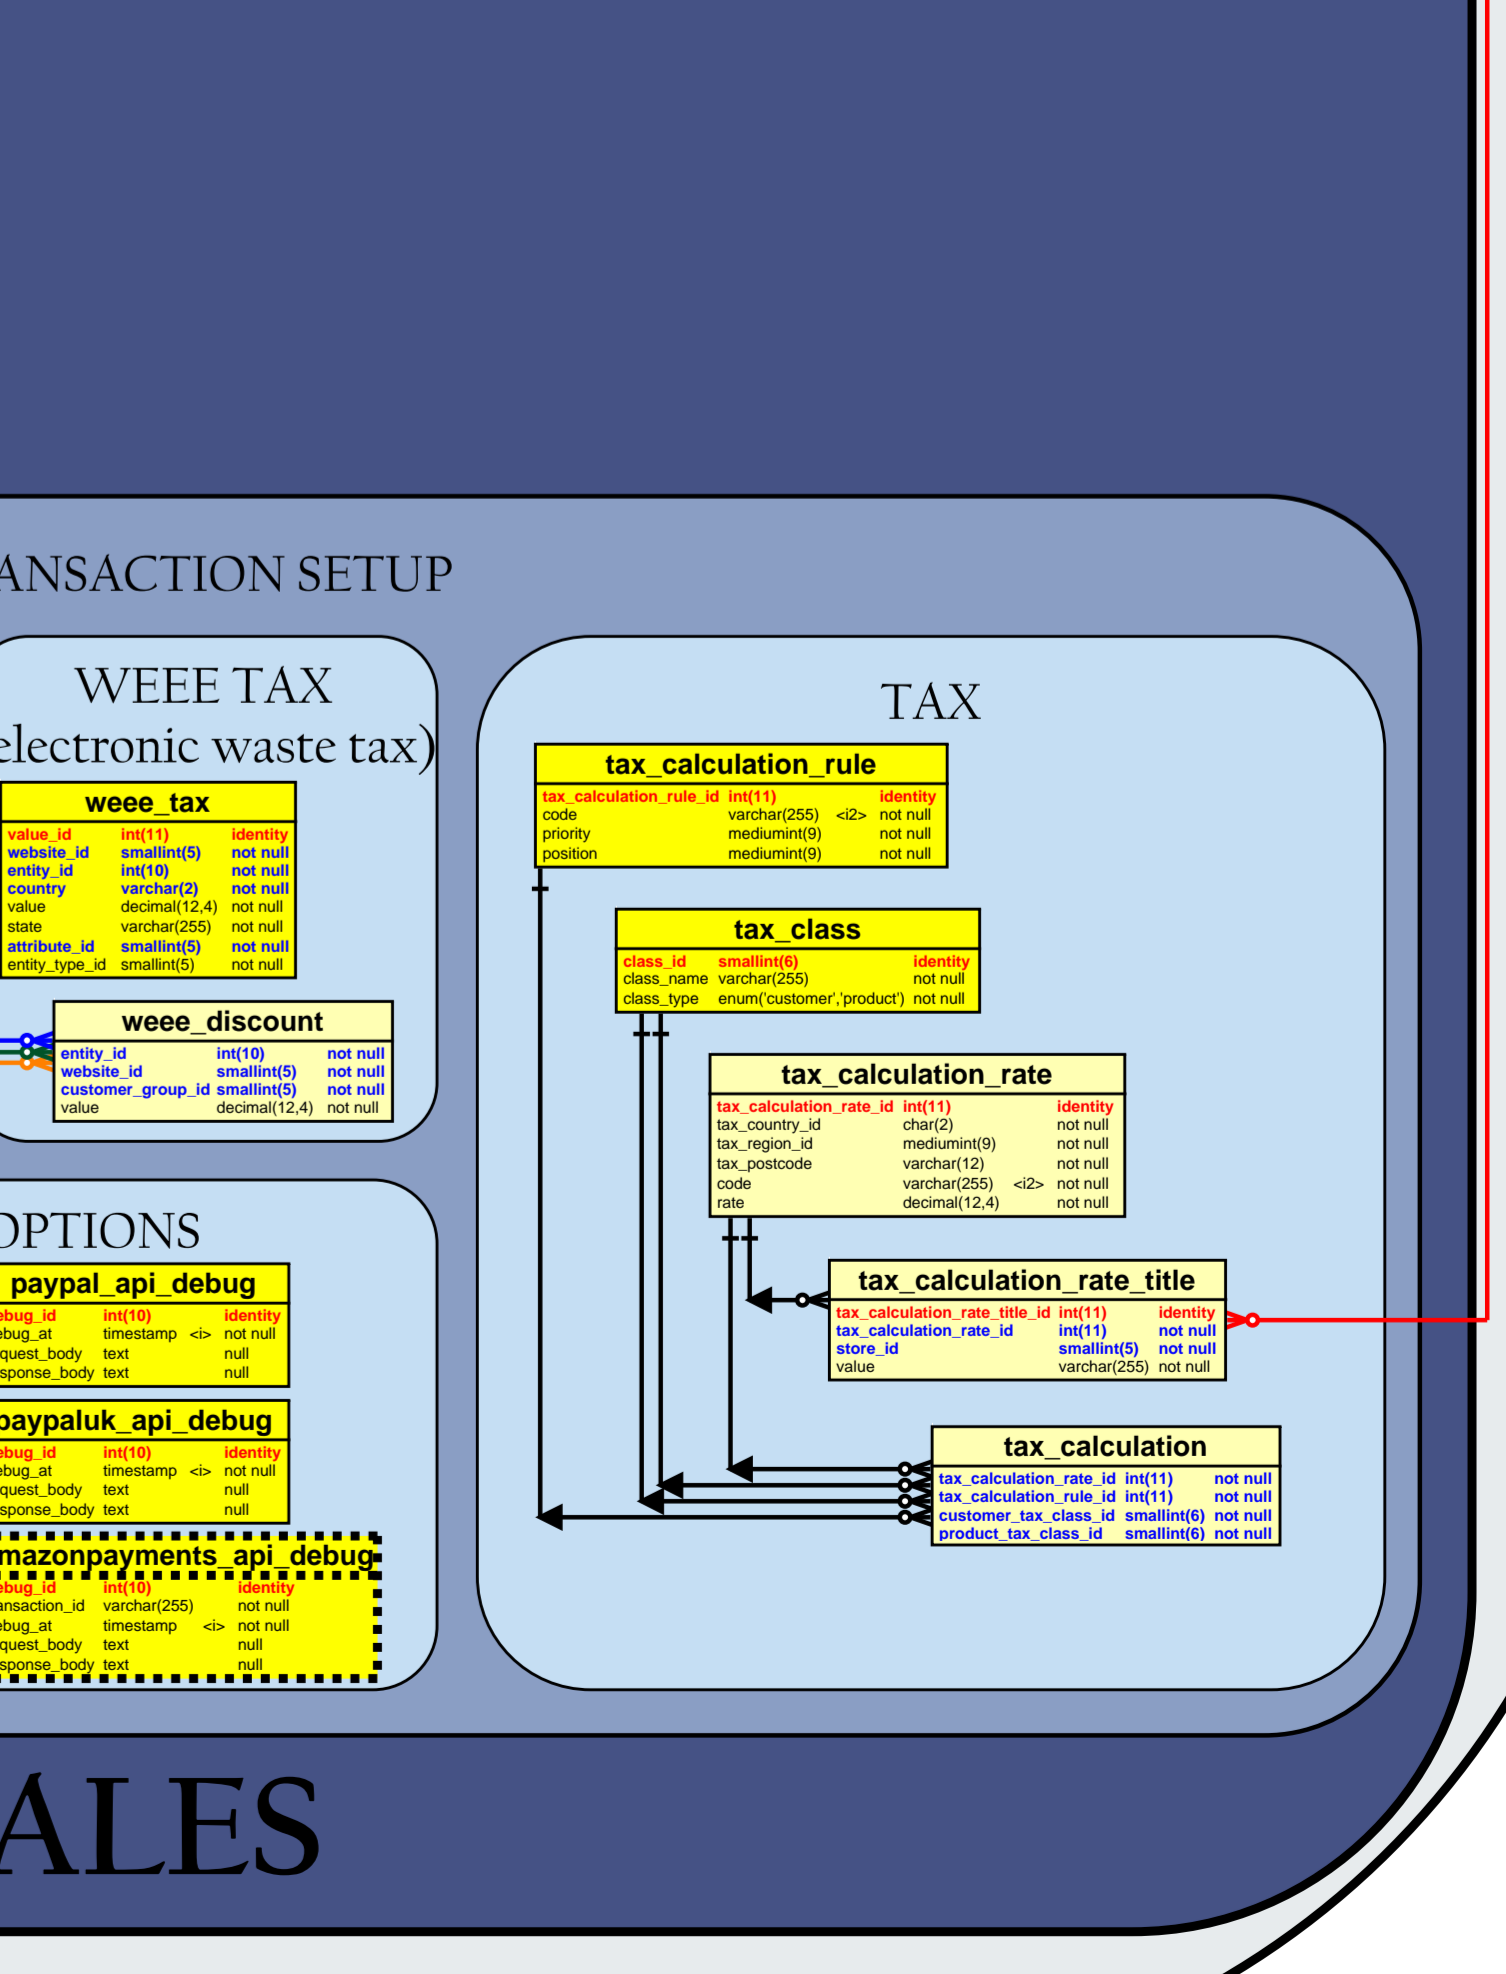

MAGENTO - Database Diagram [v1.3.2.4] - revised 10/02/2009

LEGEND

SYSTEM

PRODUCT

CUSTOMER

EAV

SALES