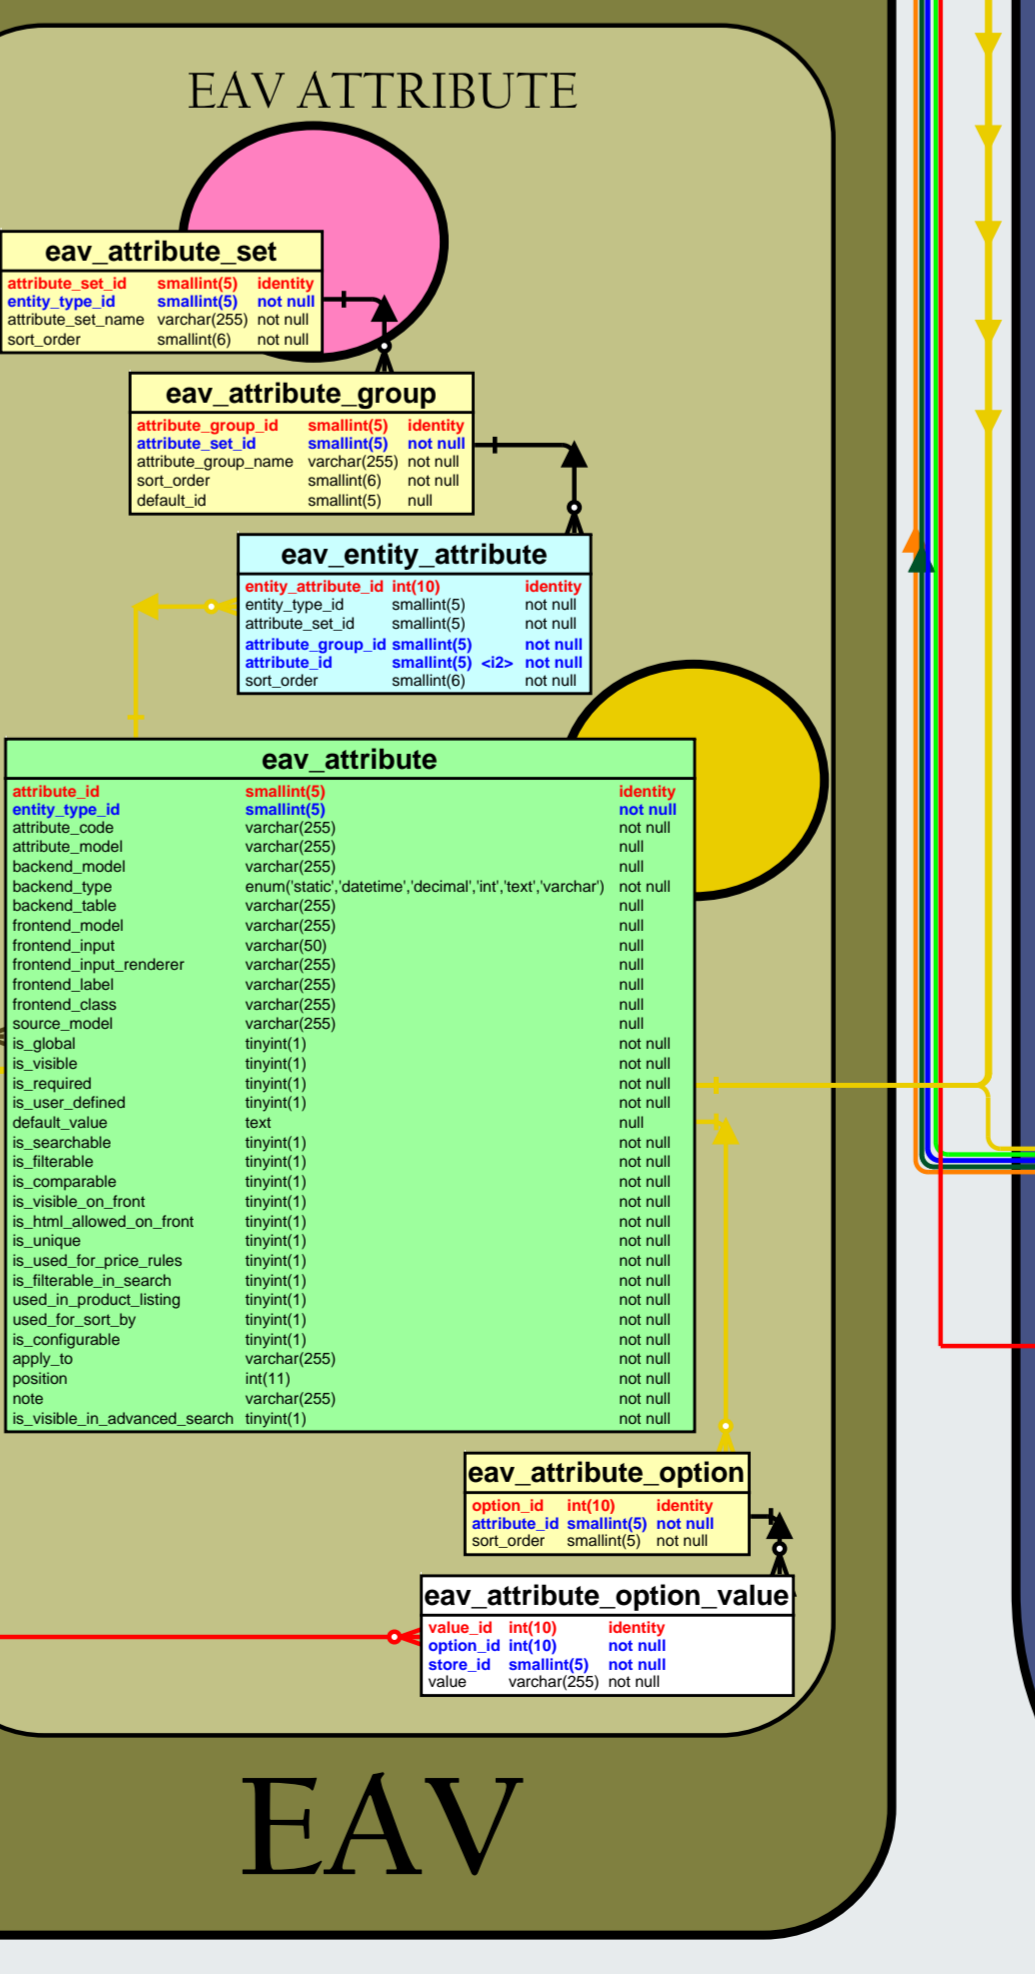

MAGENTO - Database Diagram [v1.3.2.4] - revised 10/02/2009

LEGEND

SYSTEM

PRODUCT

CUSTOMER

EAV

SALES