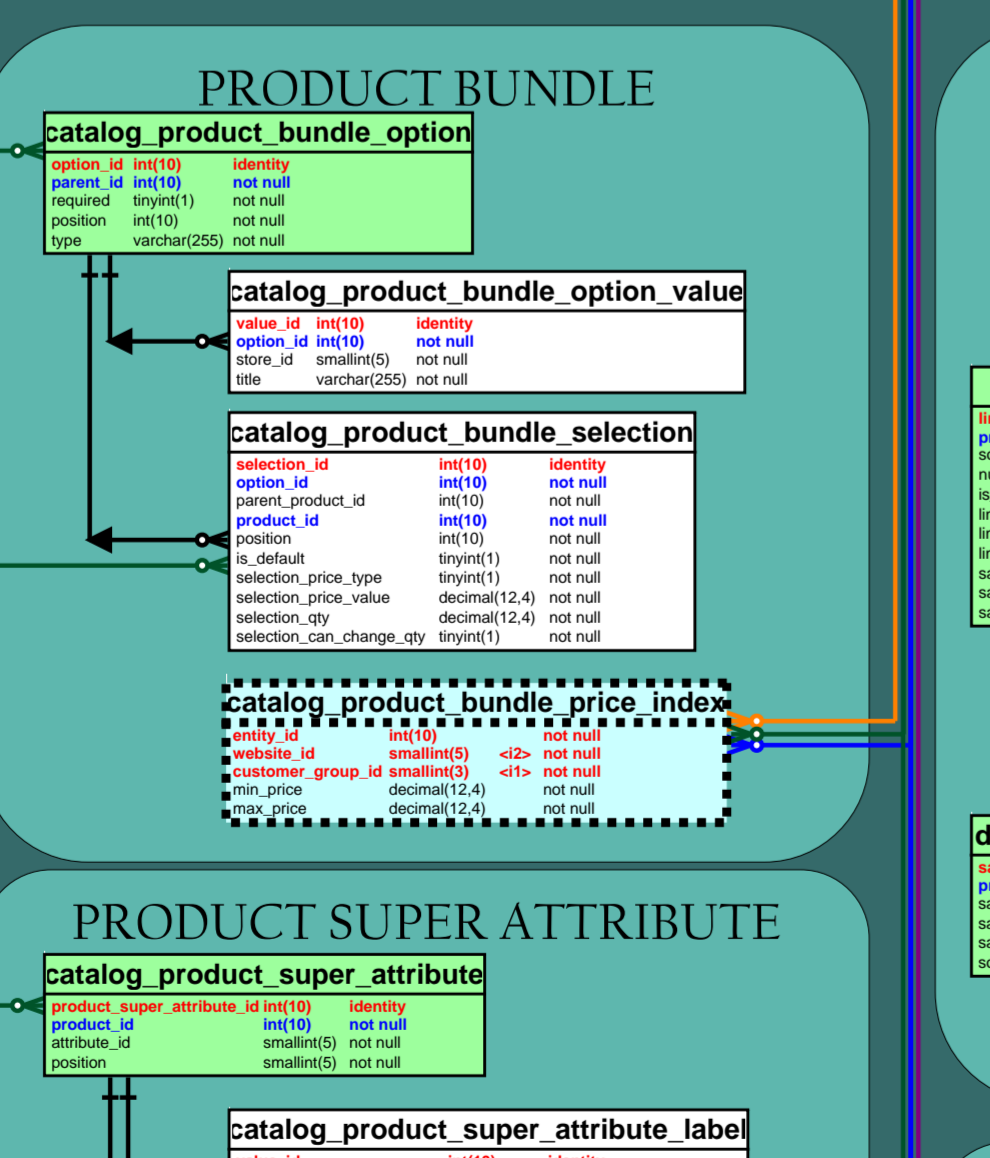

MAGENTO - Database Diagram [v1.3.2.4] - revised 10/02/2009

LEGEND

SYSTEM

PRODUCT

CUSTOMER

EAV

SALES