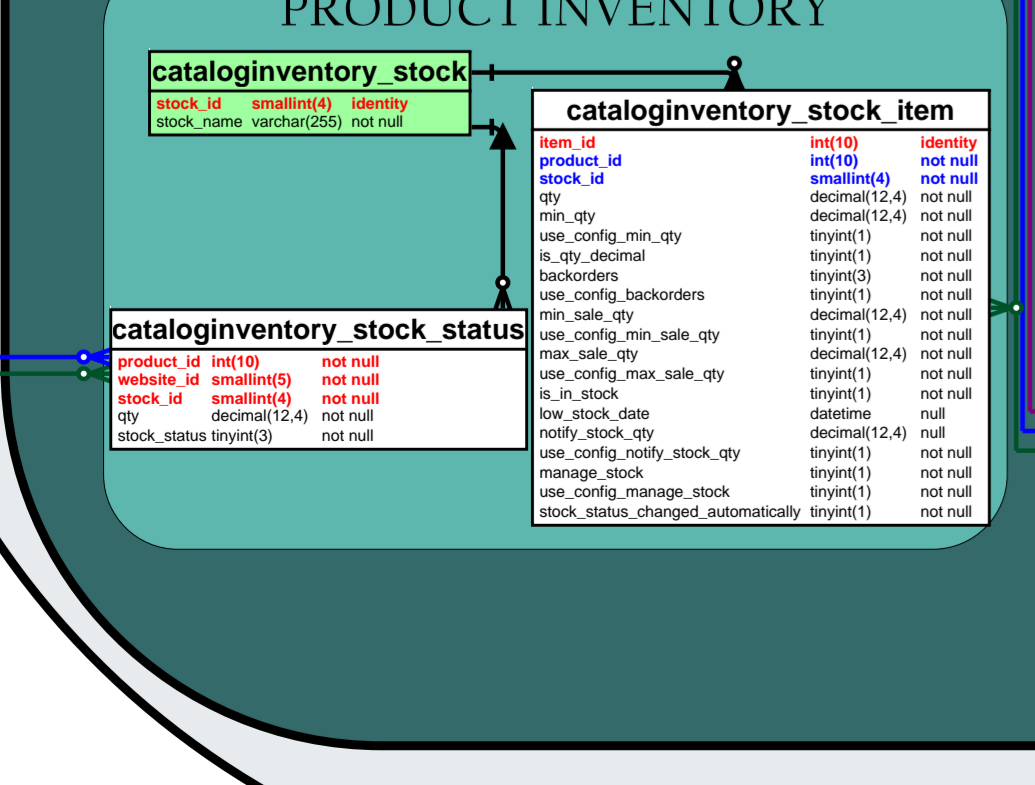

MAGENTO - Database Diagram [v1.3.2.4] - revised 10/02/2009

LEGEND

SYSTEM

PRODUCT

CUSTOMER

EAV

SALES