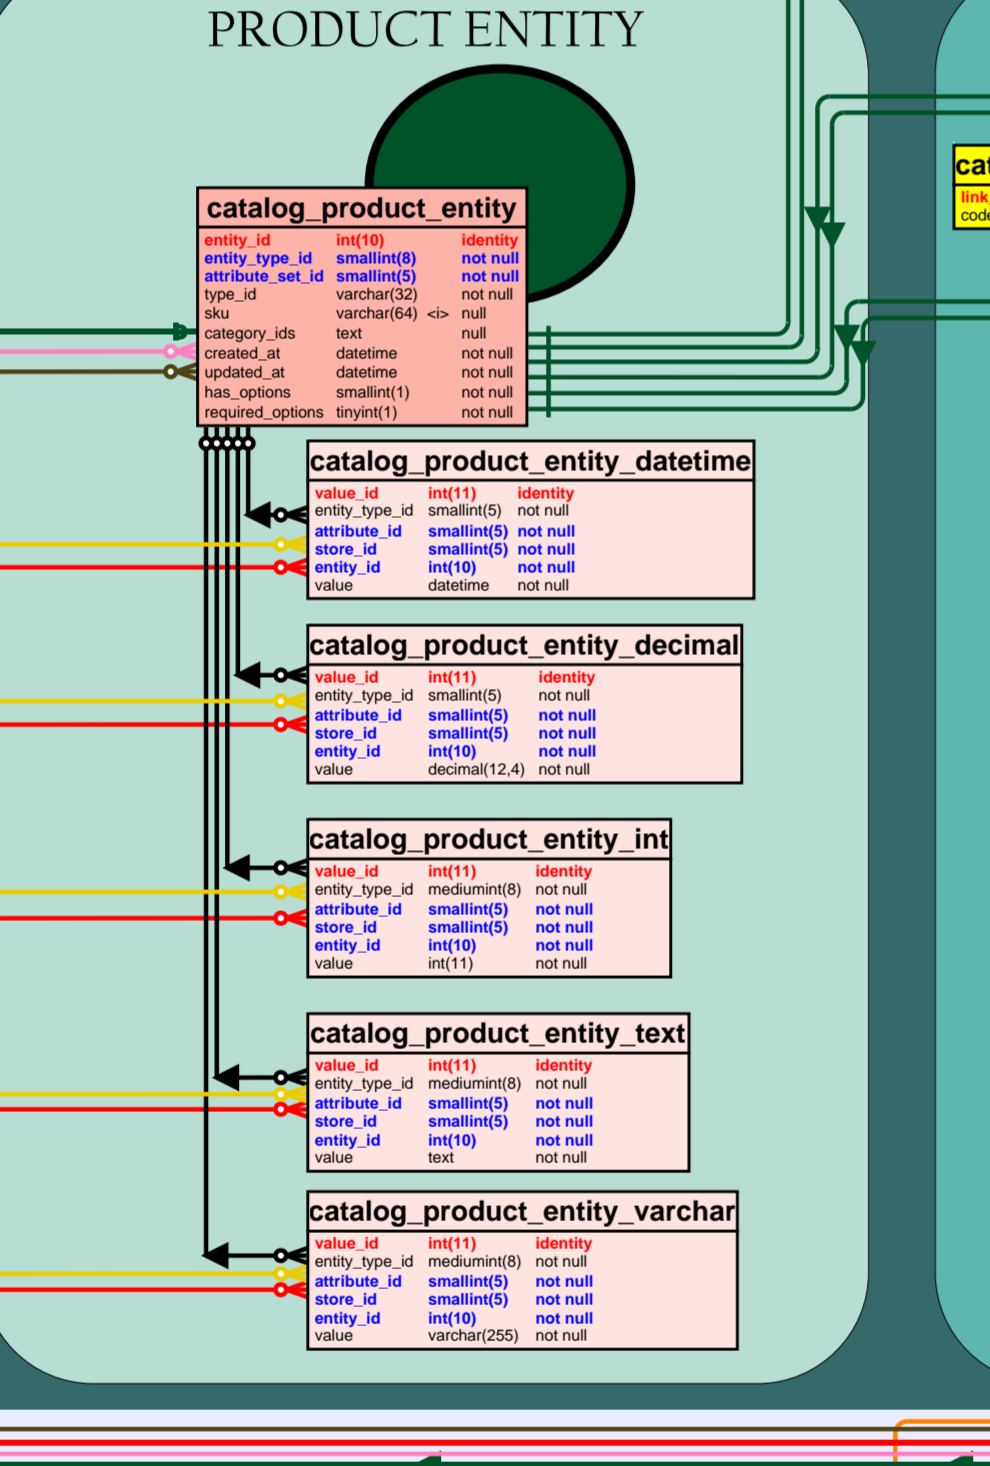

MAGENTO - Database Diagram [v1.3.2.4] - revised 10/02/2009

LEGEND

SYSTEM

PRODUCT

CUSTOMER

EAV

SALES