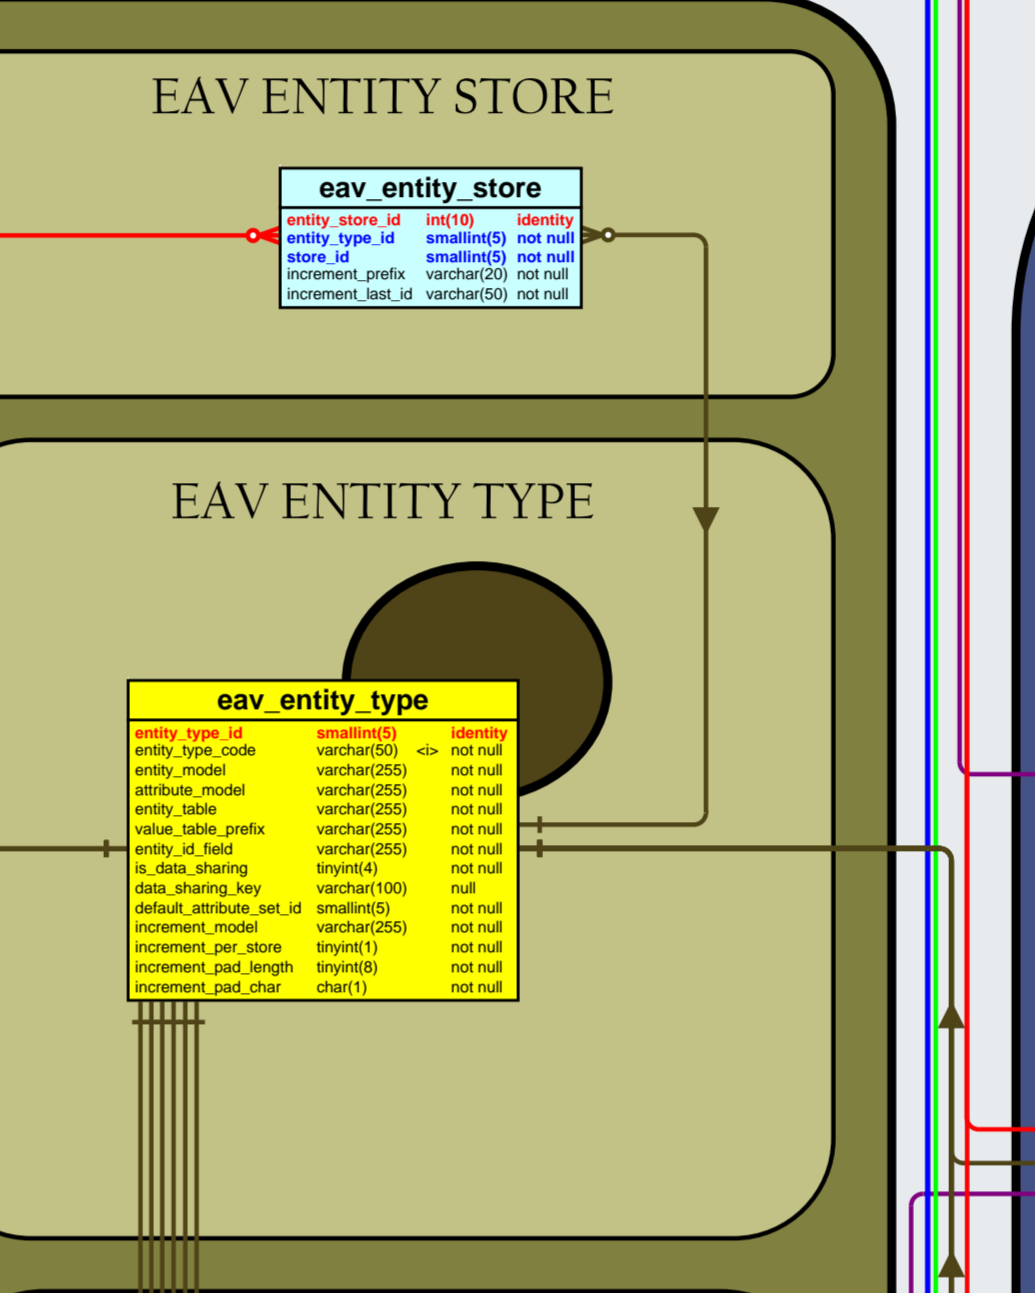

MAGENTO - Database Diagram [v1.3.2.4] - revised 10/02/2009

LEGEND

SYSTEM

PRODUCT

CUSTOMER

EAV

SALES