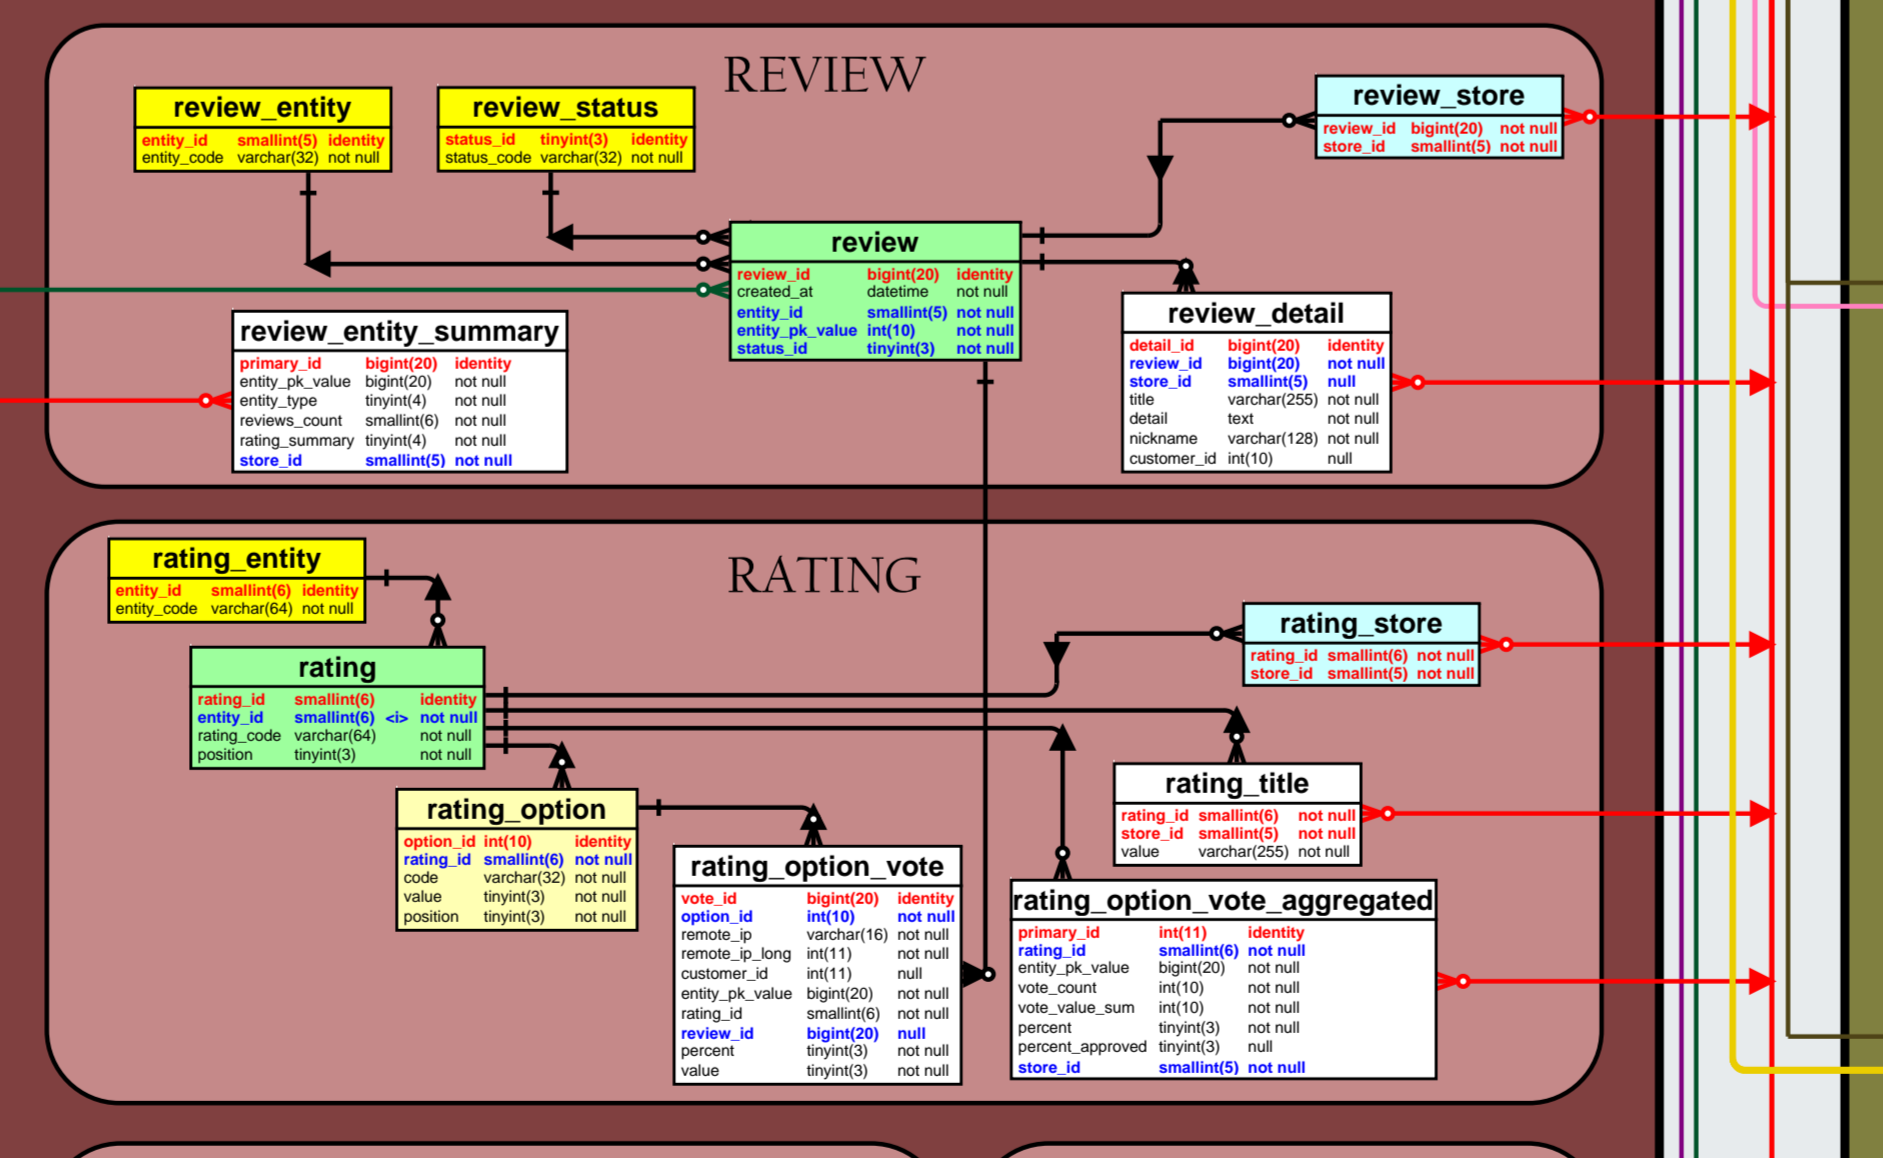

MAGENTO - Database Diagram [v1.3.2.4] - revised 10/02/2009

LEGEND

SYSTEM

PRODUCT

CUSTOMER

EAV

SALES