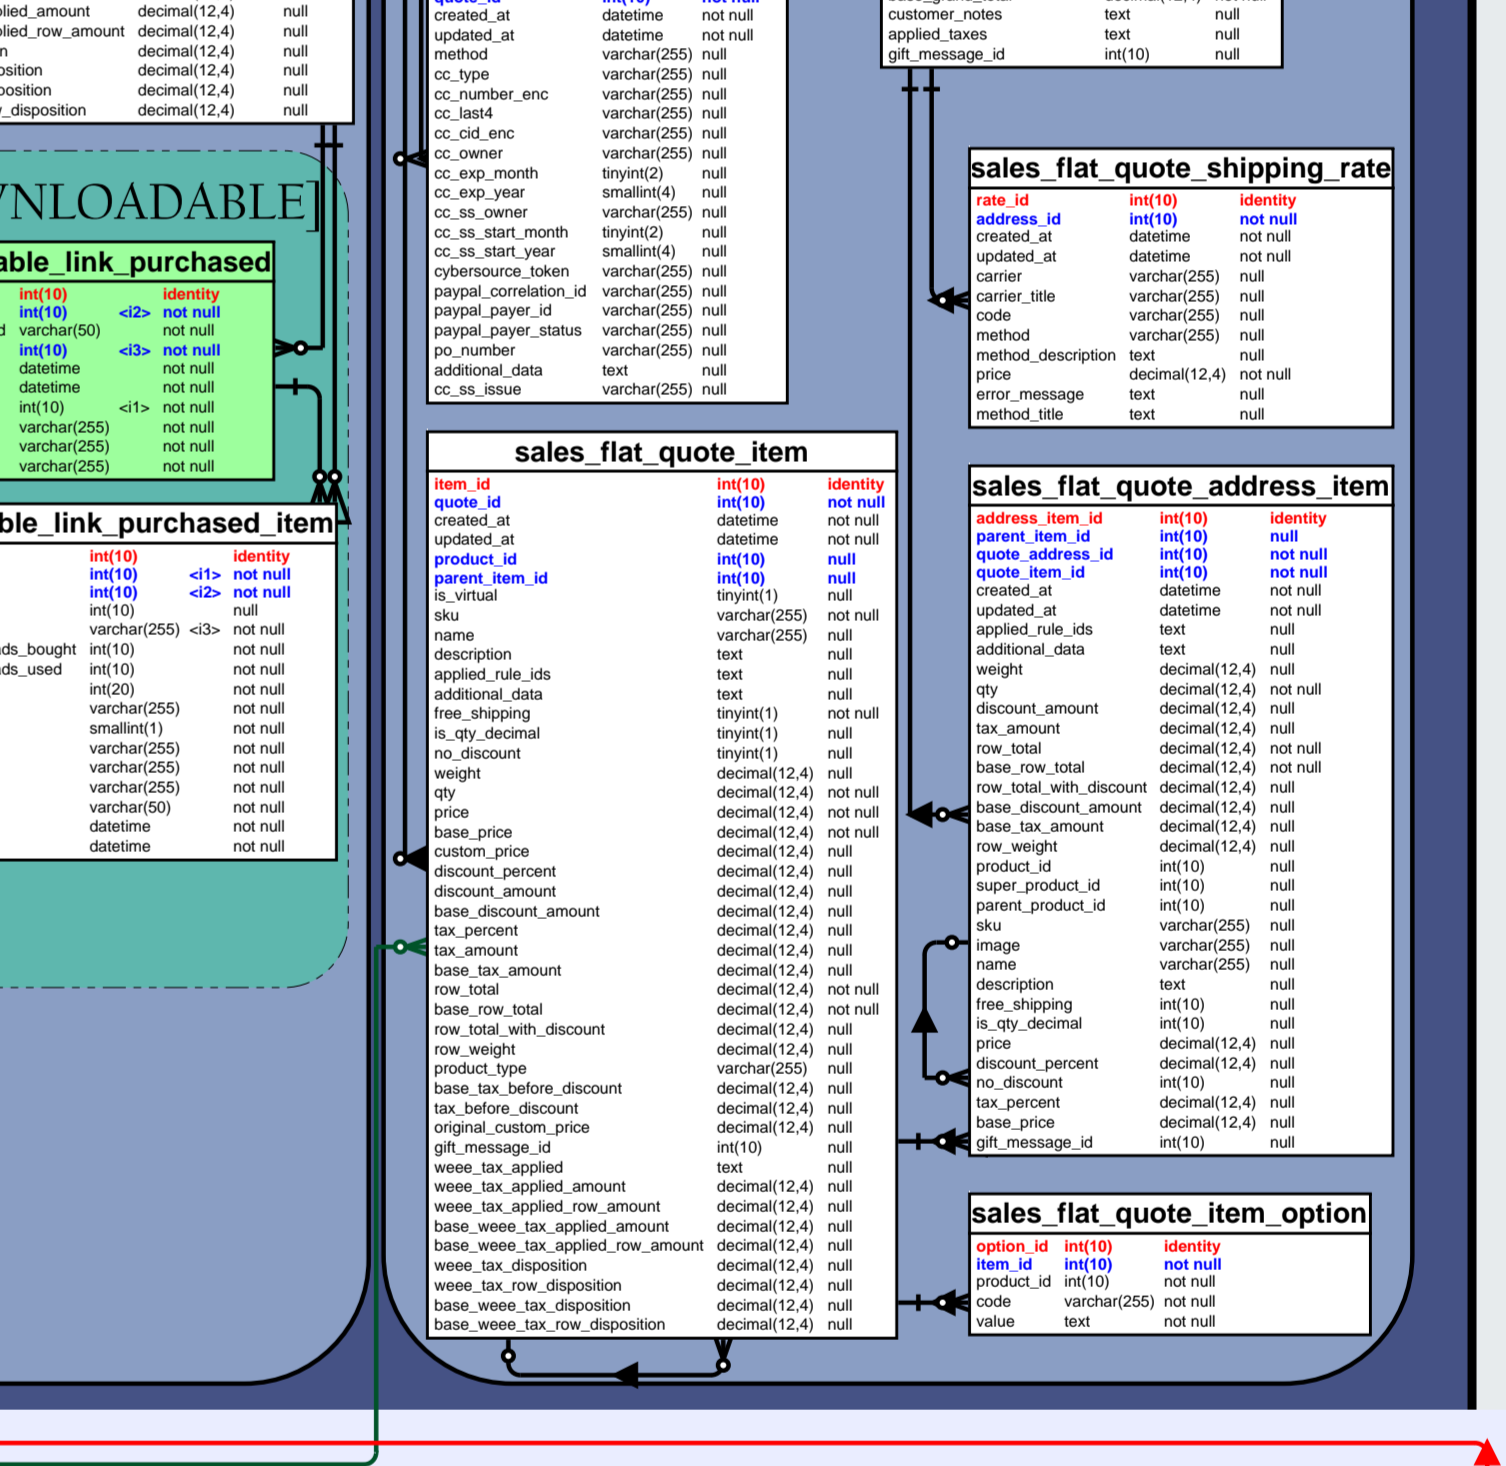

MAGENTO - Database Diagram [v1.3.2.4] - revised 10/02/2009

LEGEND

SYSTEM

PRODUCT

CUSTOMER

EAV

SALES