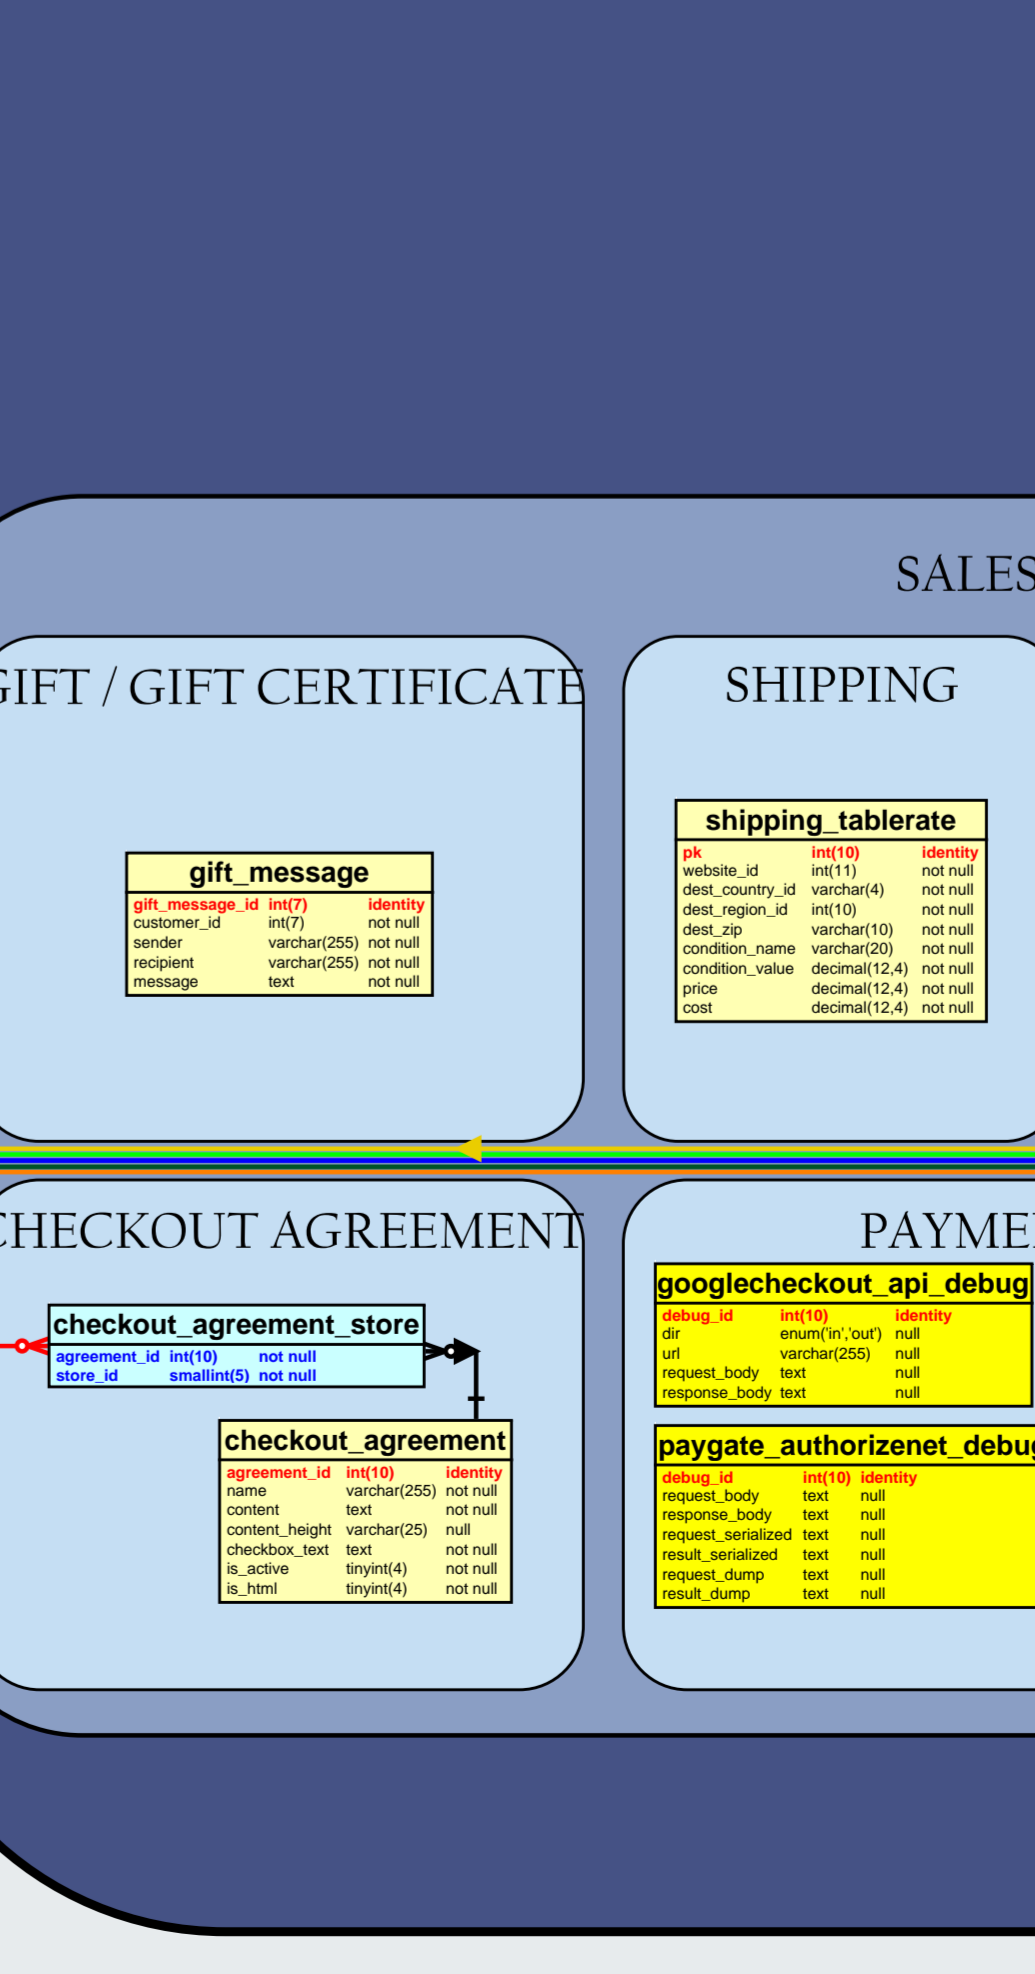

MAGENTO - Database Diagram [v1.3.2.4] - revised 10/02/2009

LEGEND

SYSTEM

PRODUCT

CUSTOMER

EAV

SALES