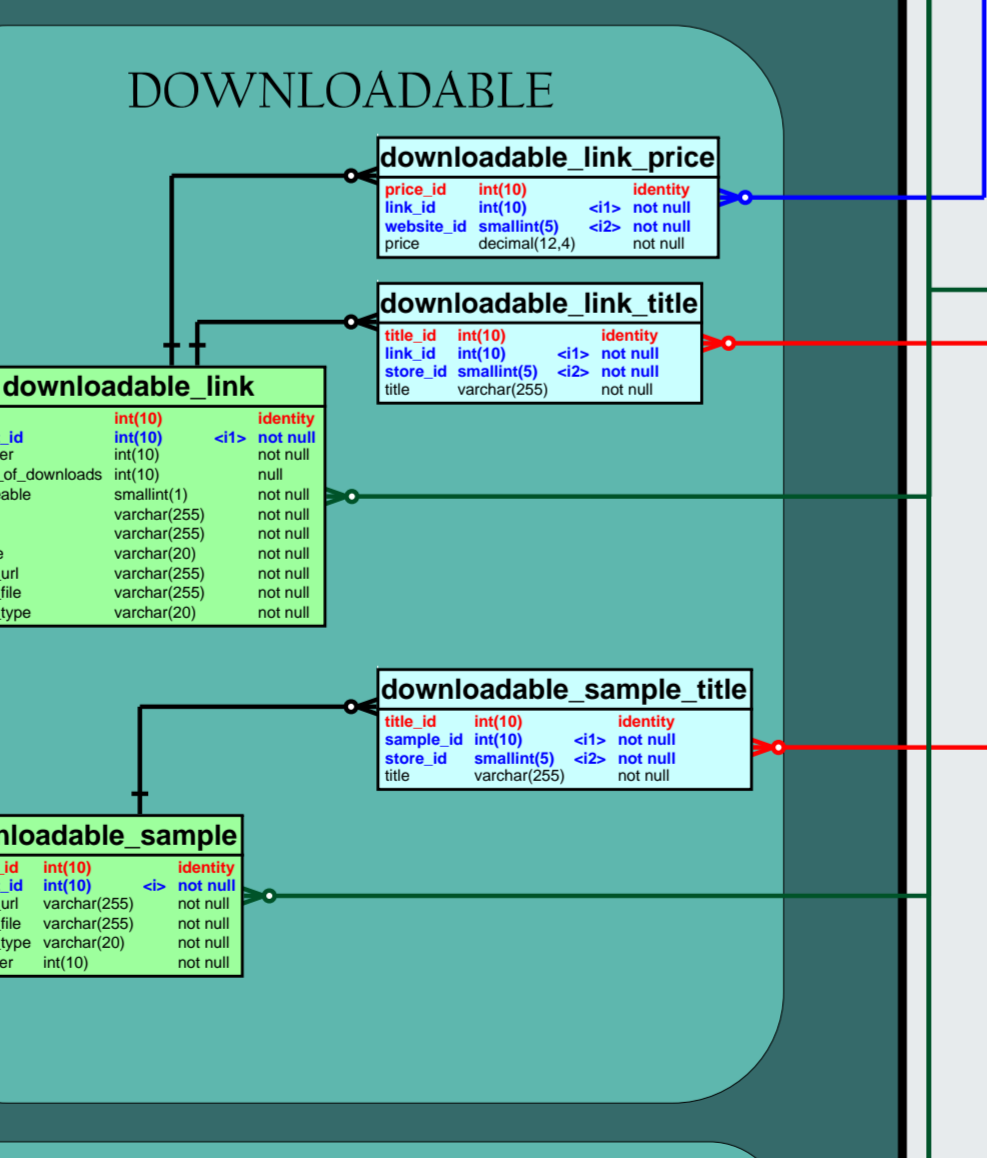

MAGENTO - Database Diagram [v1.3.2.4] - revised 10/02/2009

LEGEND

SYSTEM

PRODUCT

CUSTOMER

EAV

SALES