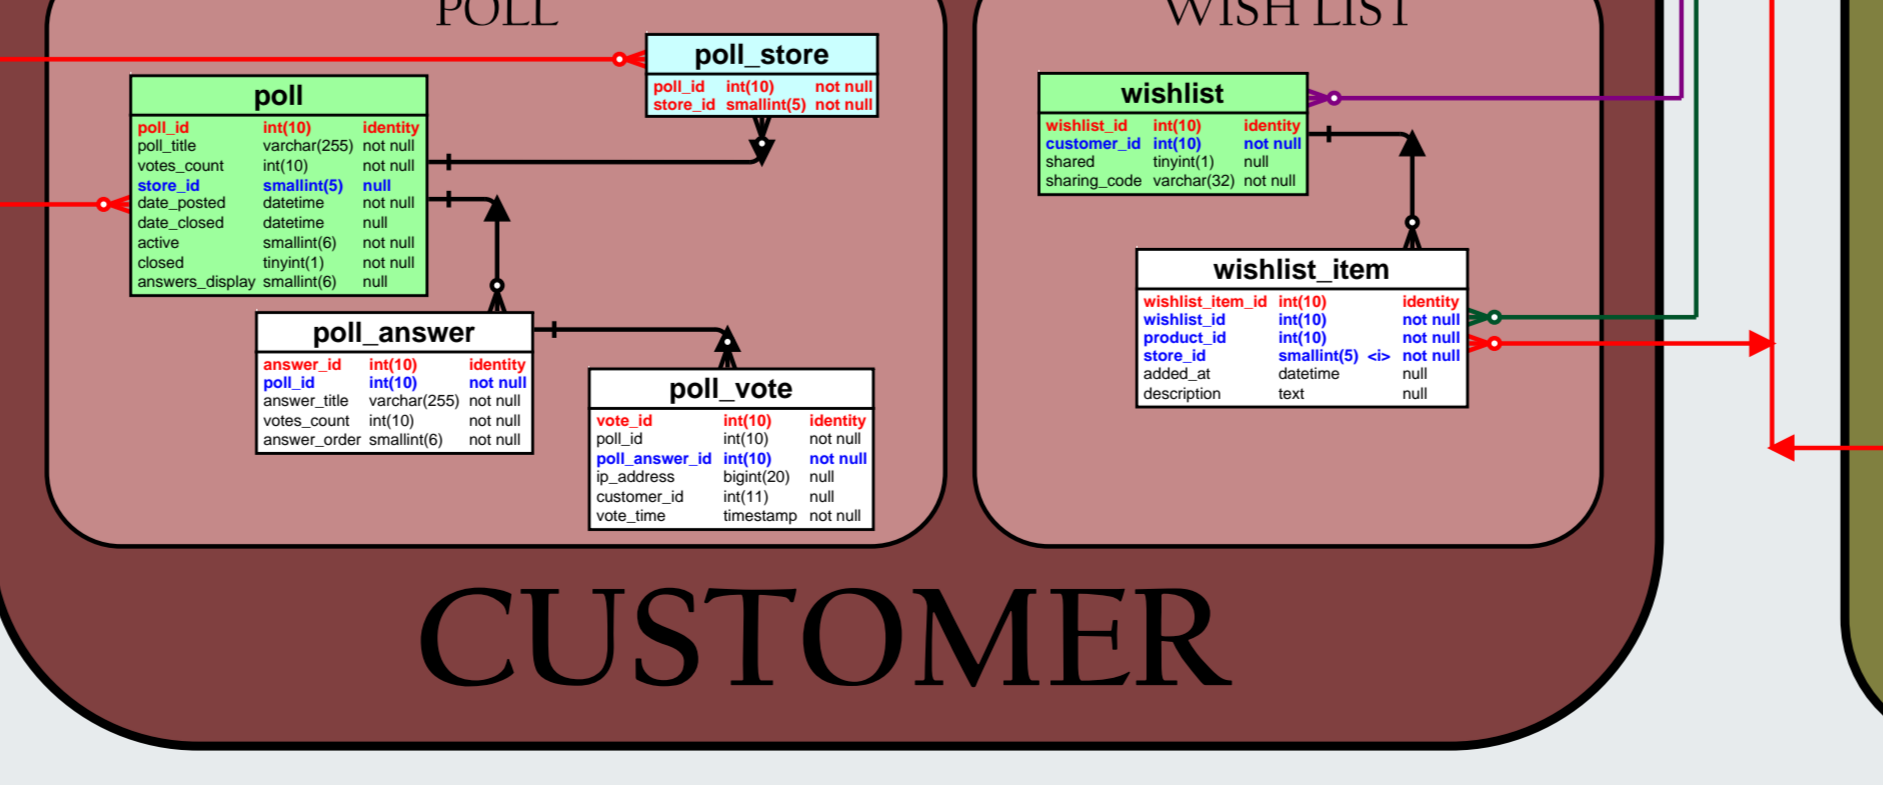

MAGENTO - Database Diagram [v1.3.2.4] - revised 10/02/2009

LEGEND

SYSTEM

PRODUCT

CUSTOMER

EAV

SALES