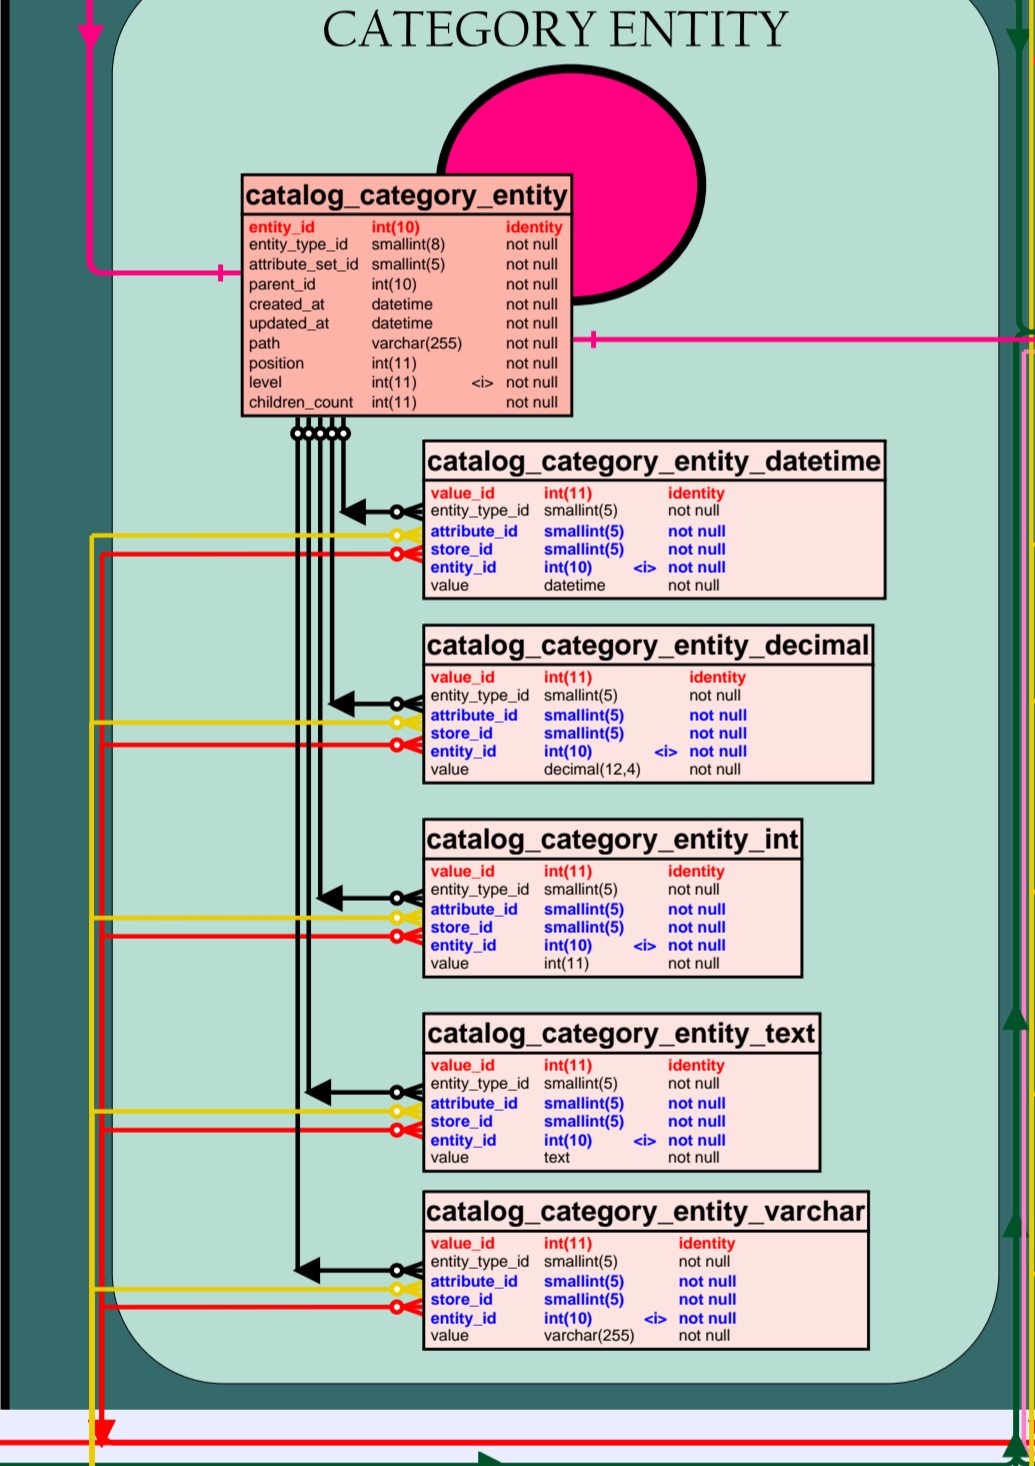

MAGENTO - Database Diagram [v1.3.2.4] - revised 10/02/2009

LEGEND

SYSTEM

PRODUCT

CUSTOMER

EAV

SALES