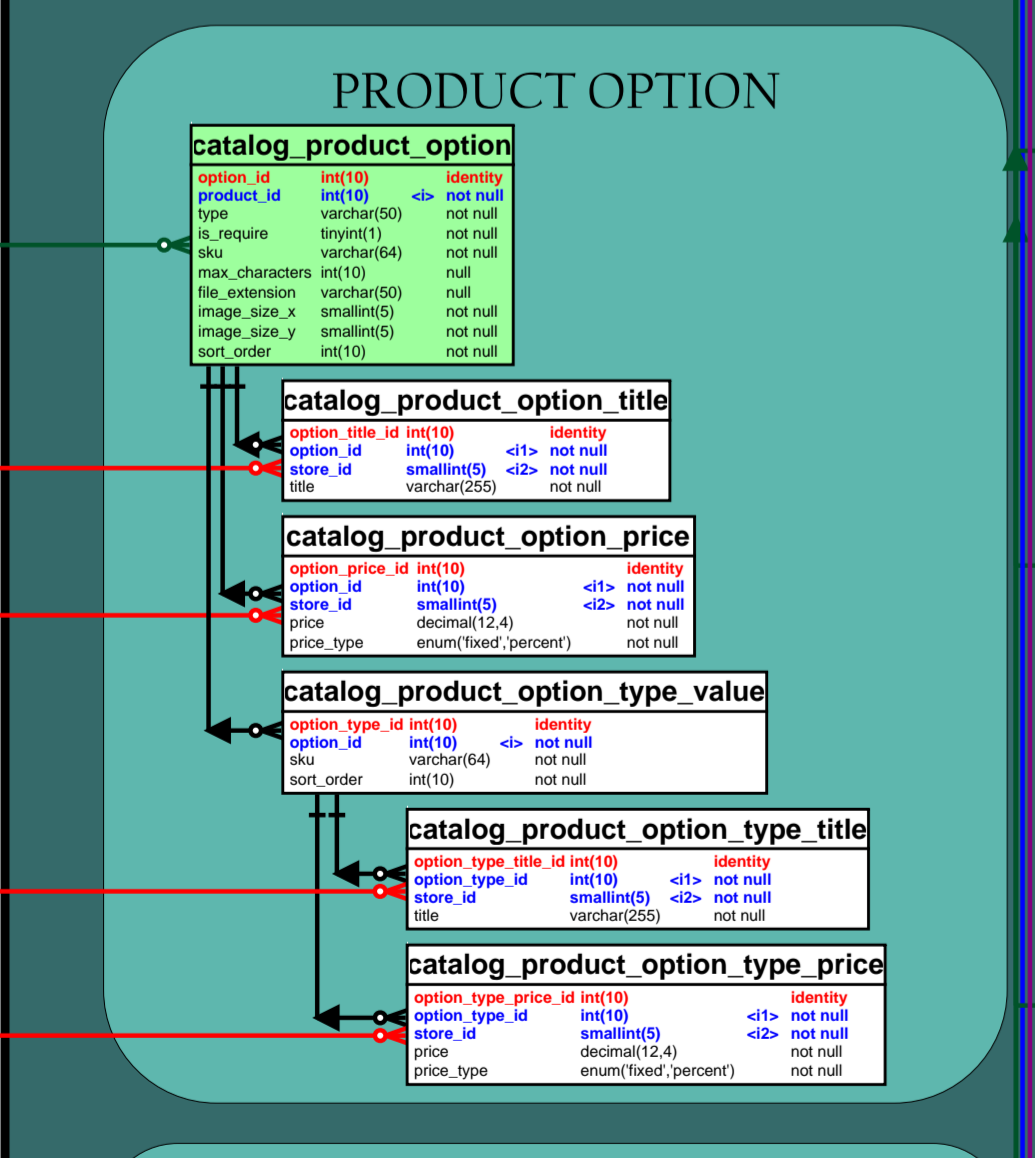

MAGENTO - Database Diagram [v1.3.2.4] - revised 10/02/2009

LEGEND

SYSTEM

PRODUCT

CUSTOMER

EAV

SALES