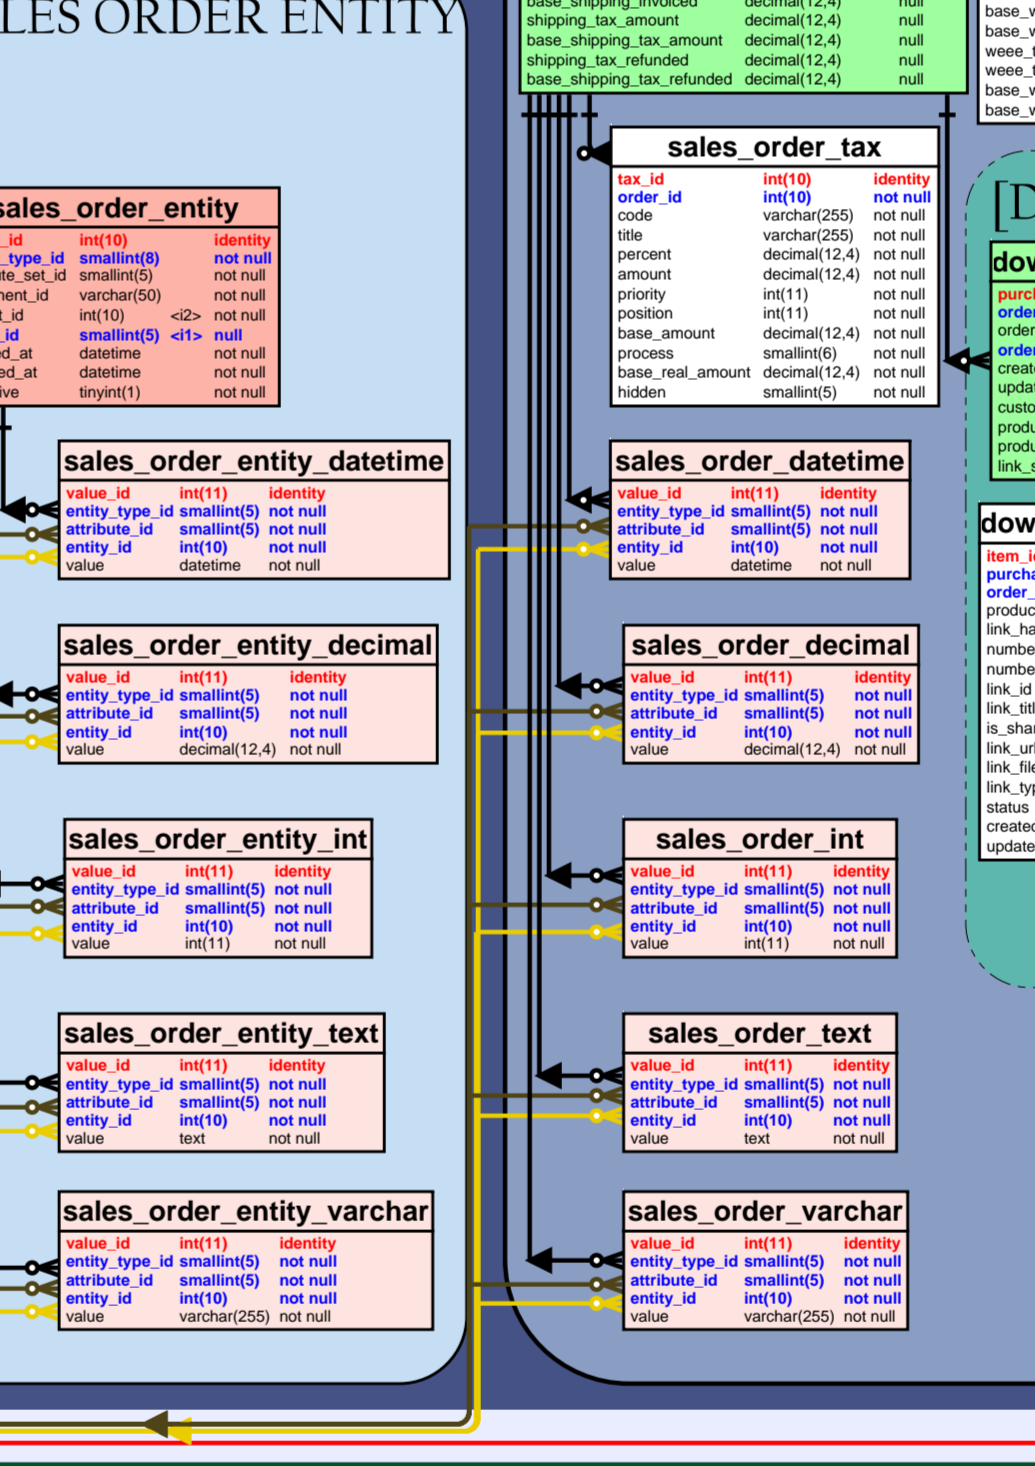

MAGENTO - Database Diagram [v1.3.2.4] - revised 10/02/2009

LEGEND

SYSTEM

PRODUCT

CUSTOMER

EAV

SALES