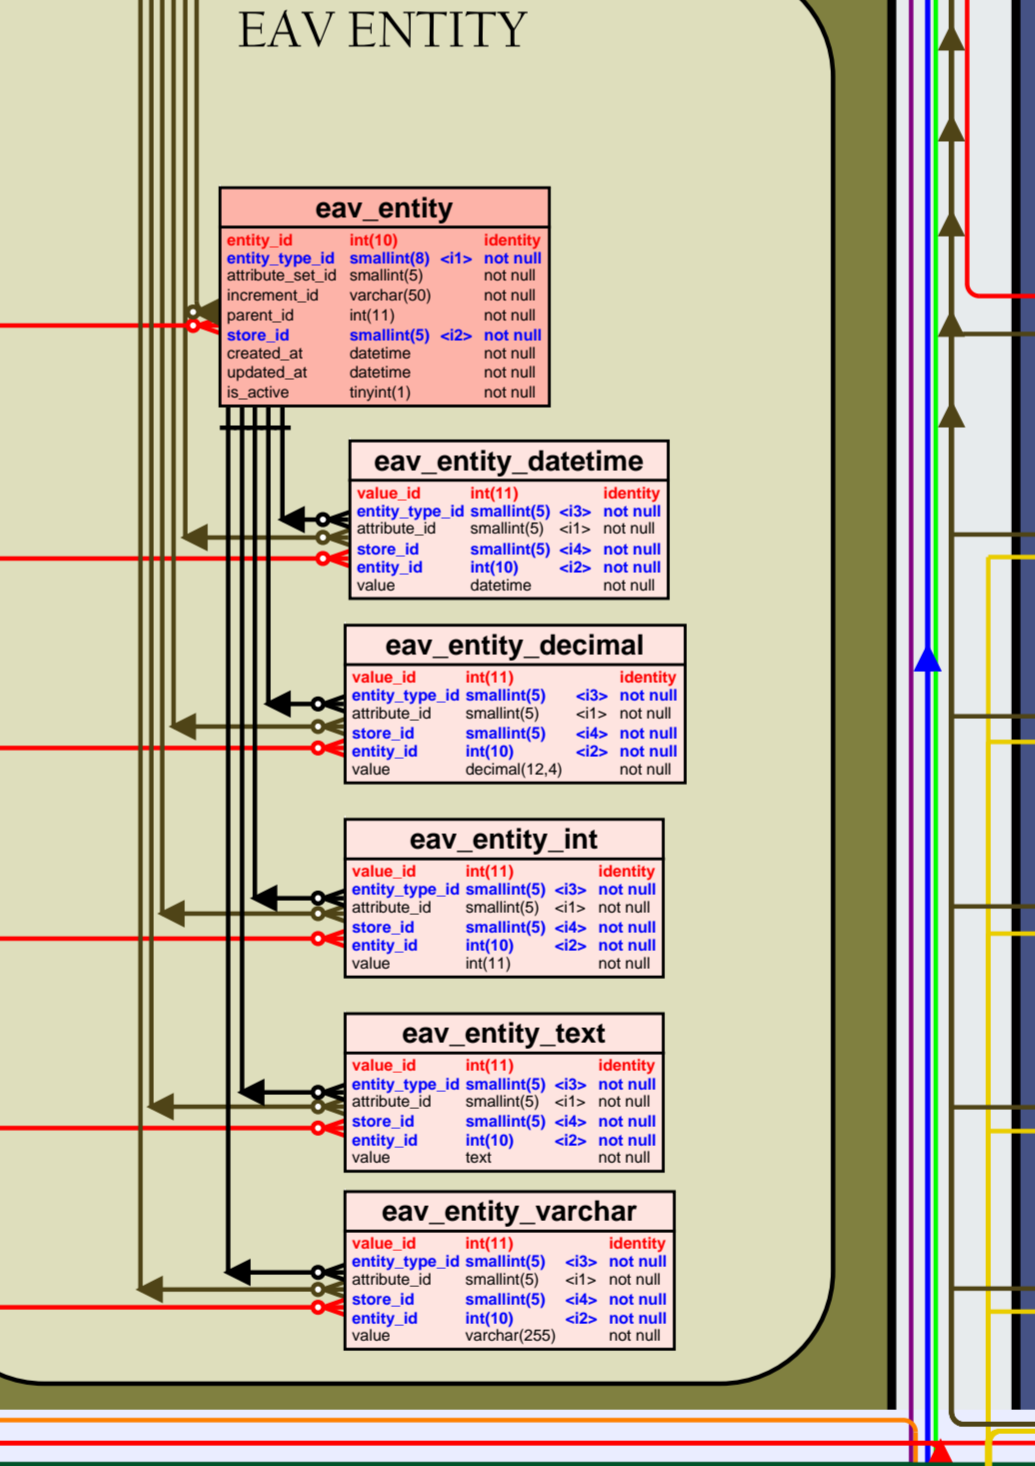

MAGENTO - Database Diagram [v1.3.2.4] - revised 10/02/2009

LEGEND

SYSTEM

PRODUCT

CUSTOMER

EAV

SALES