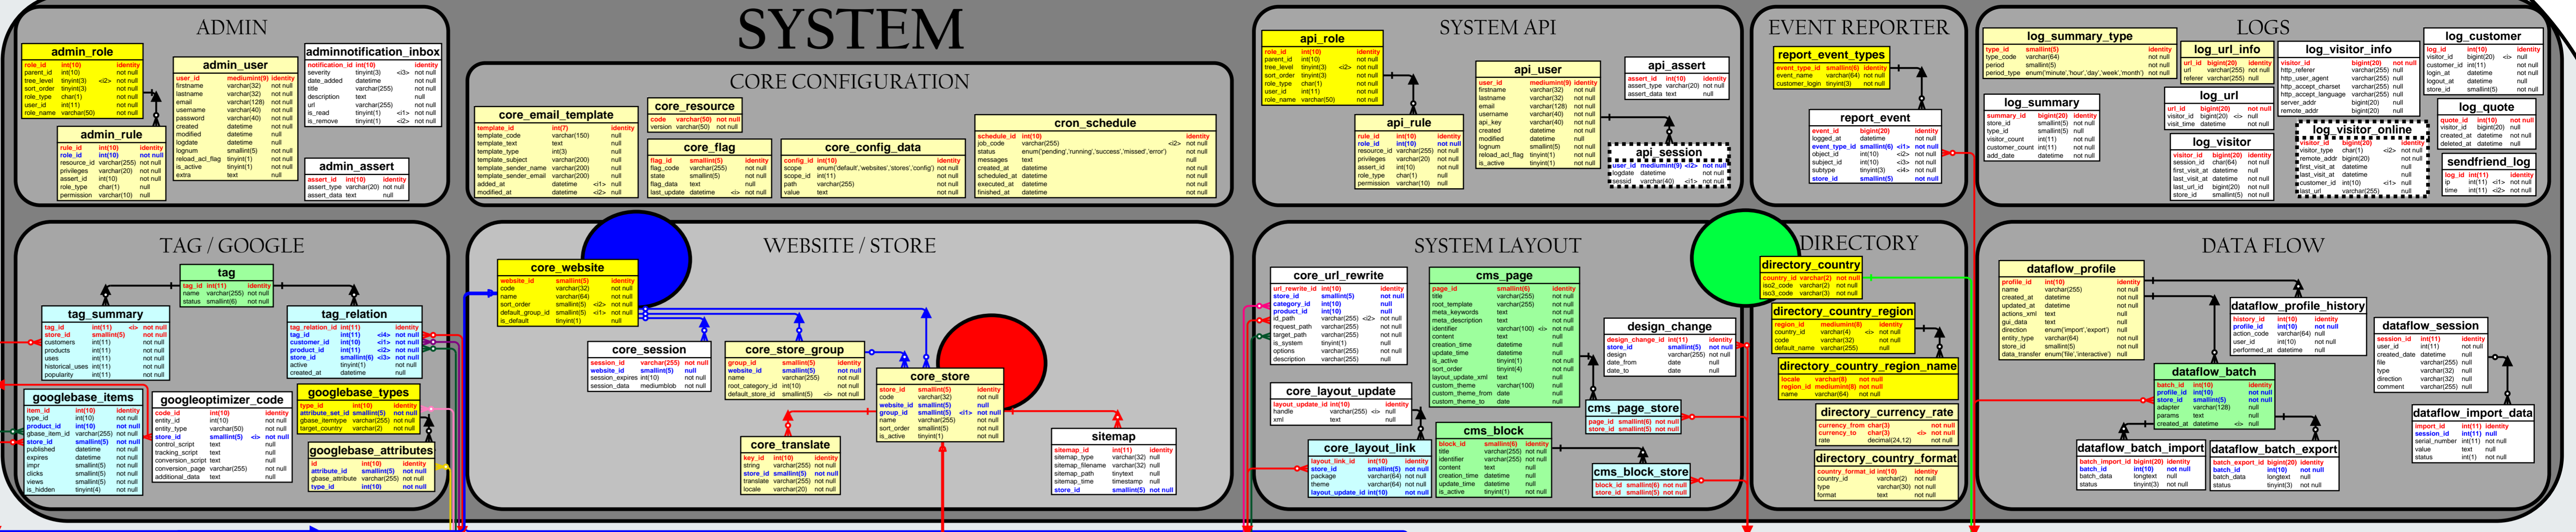

MAGENTO - Database Diagram [v1.3.2.4] - revised 10/02/2009

LEGEND

SYSTEM

PRODUCT

CUSTOMER

EAV

SALES