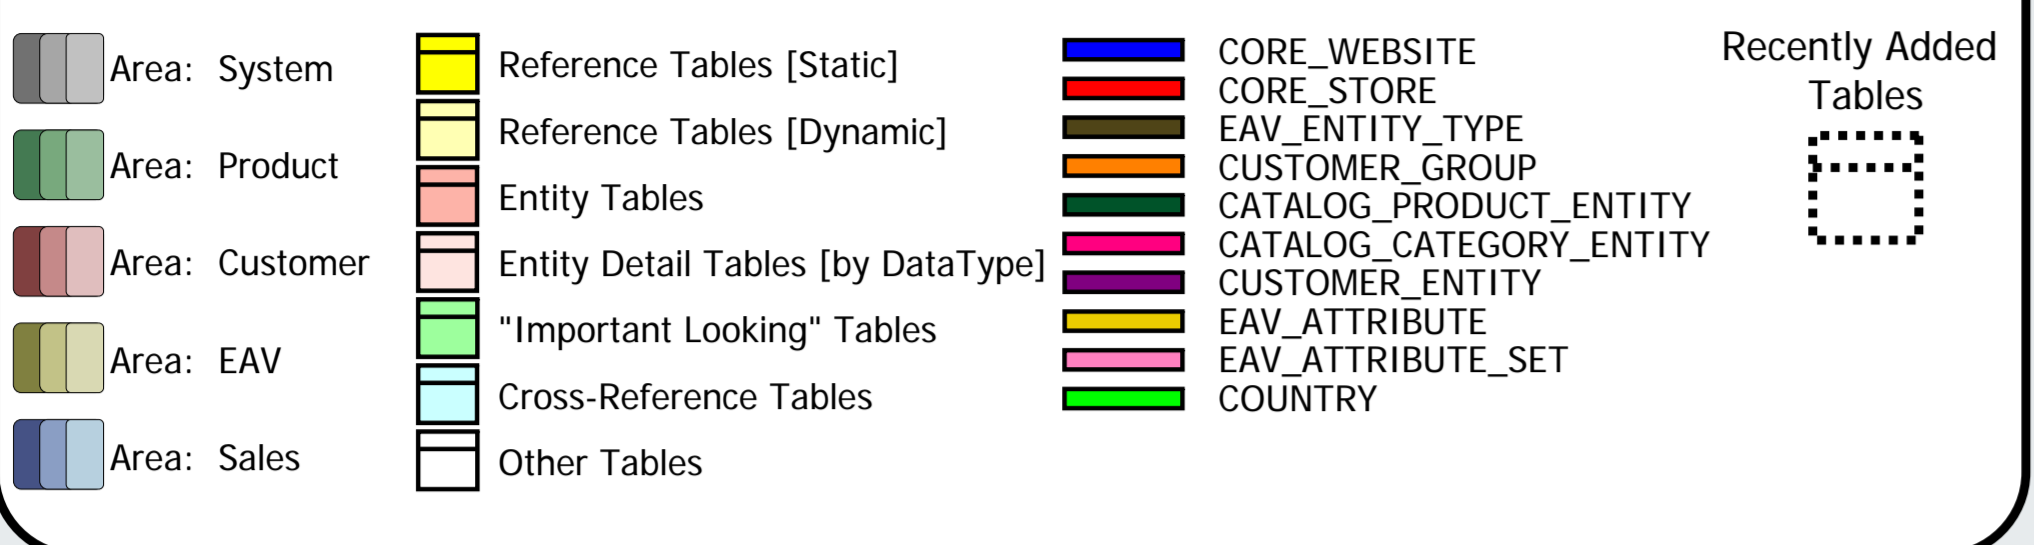

MAGENTO - Database Diagram [v1.3.2.4] - revised 10/02/2009

LEGEND

SYSTEM

PRODUCT

CUSTOMER

EAV

SALES