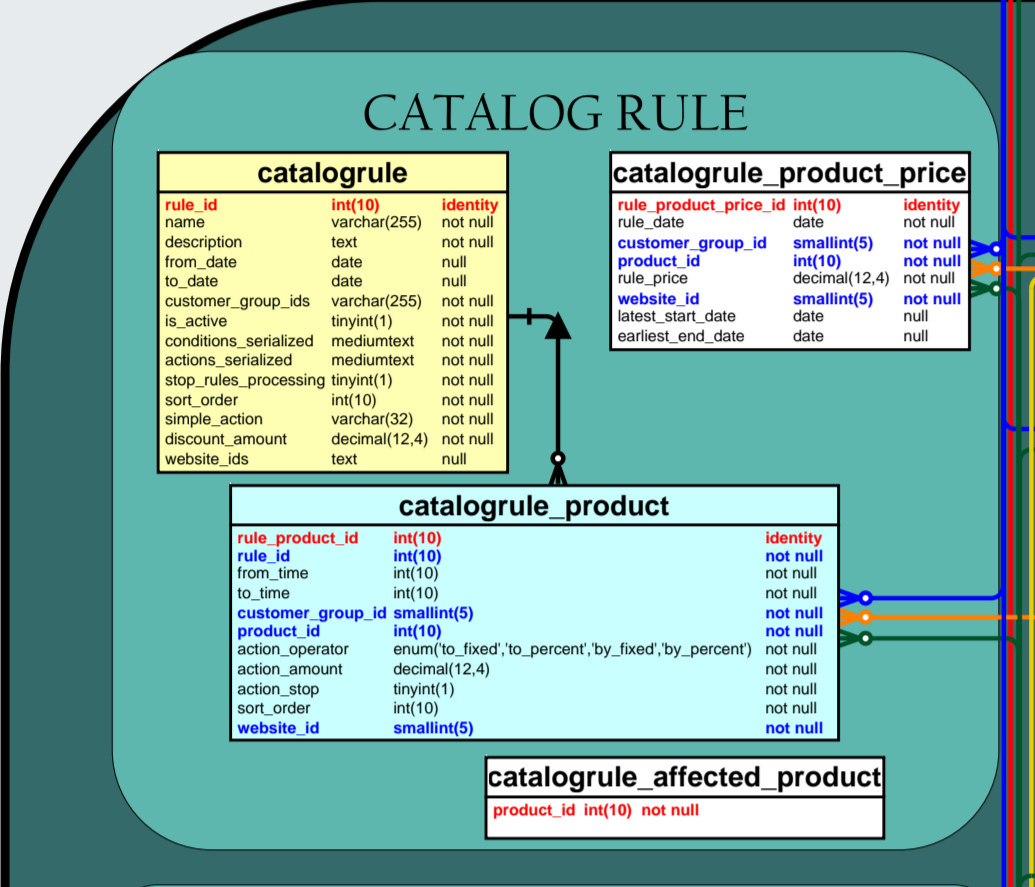

MAGENTO - Database Diagram [v1.3.2.4] - revised 10/02/2009

LEGEND

SYSTEM

PRODUCT

CUSTOMER

EAV

SALES