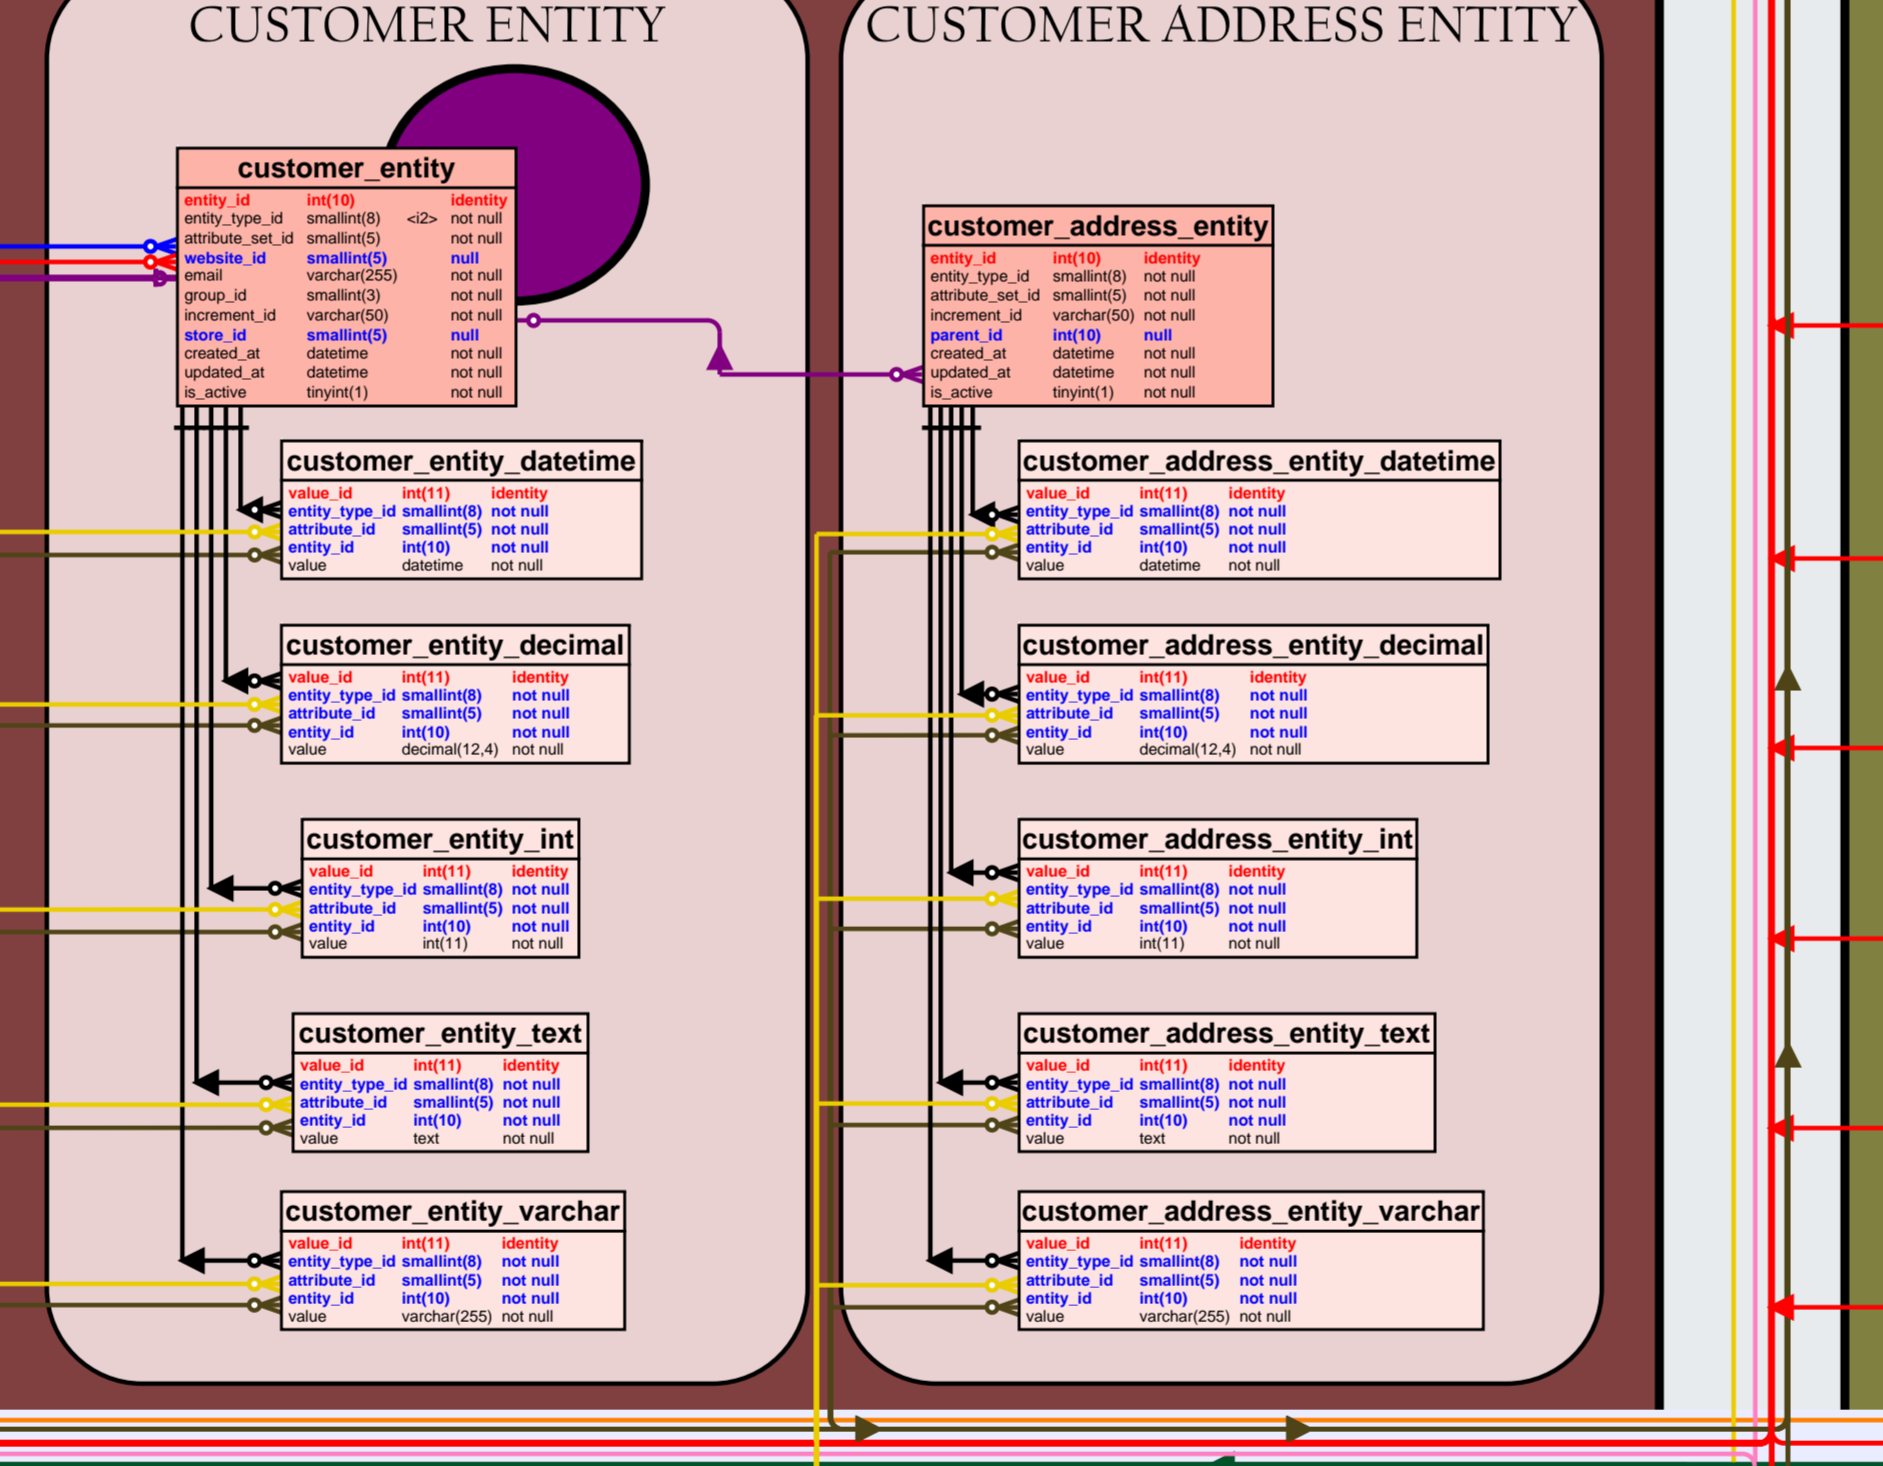

MAGENTO - Database Diagram [v1.3.2.4] - revised 10/02/2009

LEGEND

SYSTEM

PRODUCT

CUSTOMER

EAV

SALES