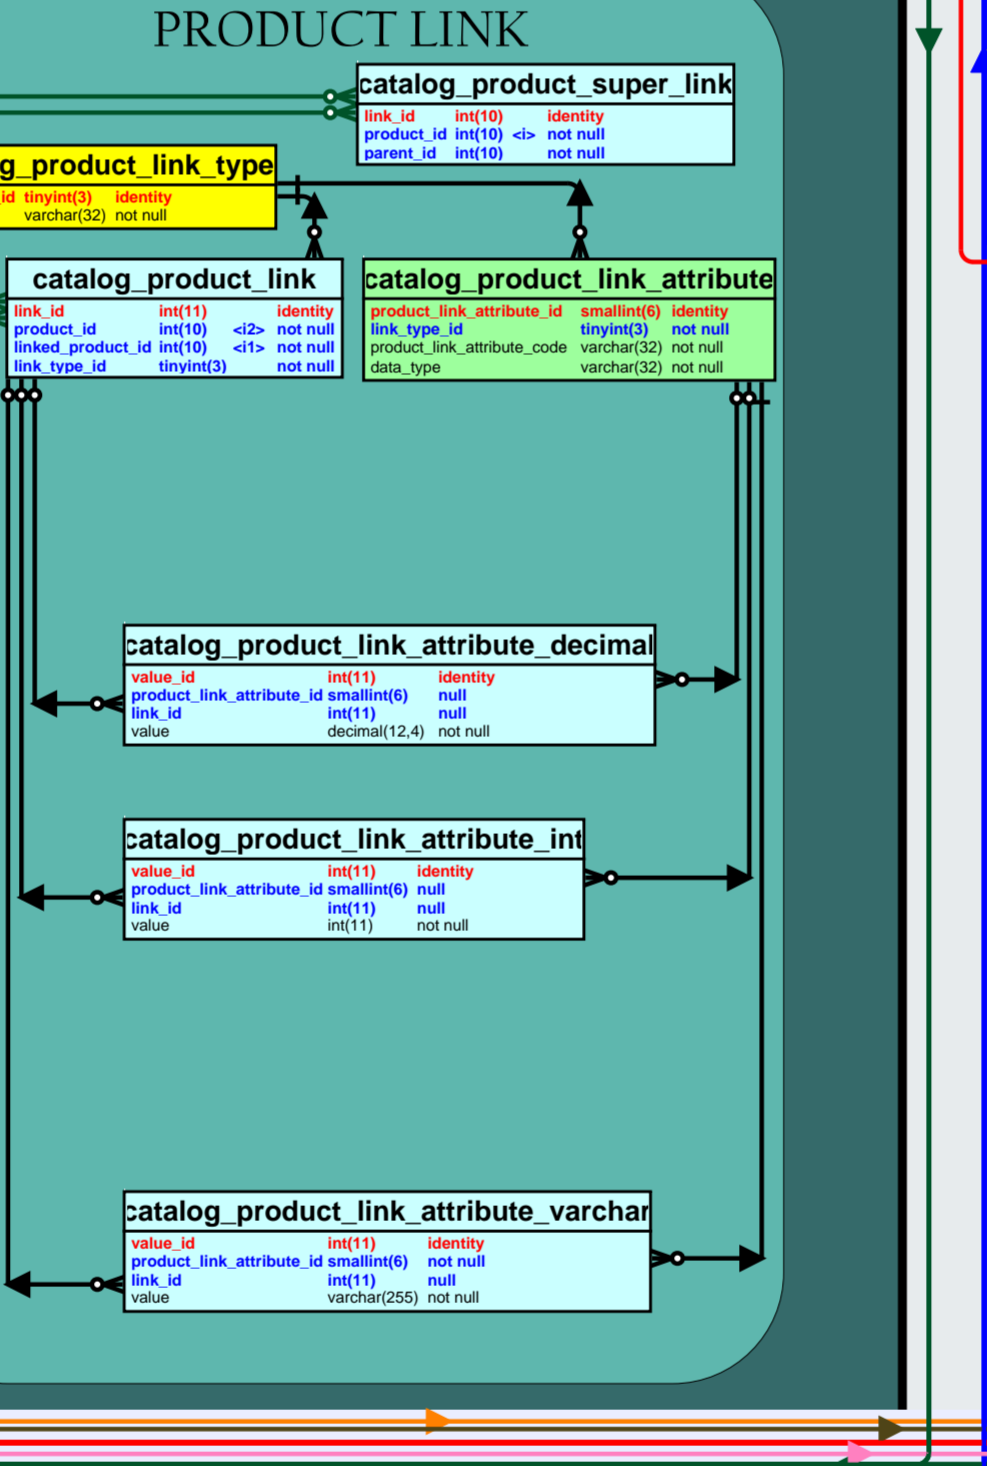

MAGENTO - Database Diagram [v1.3.2.4] - revised 10/02/2009

LEGEND

SYSTEM

PRODUCT

CUSTOMER

EAV

SALES