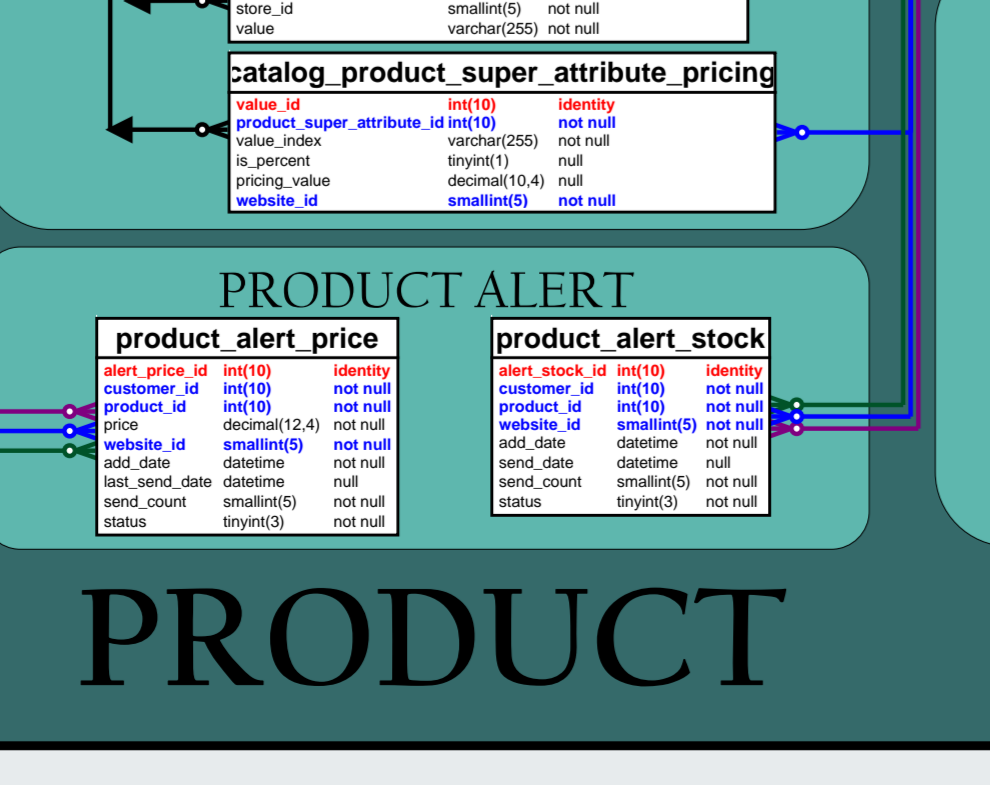

MAGENTO - Database Diagram [v1.3.2.4] - revised 10/02/2009

LEGEND

SYSTEM

PRODUCT

CUSTOMER

EAV

SALES