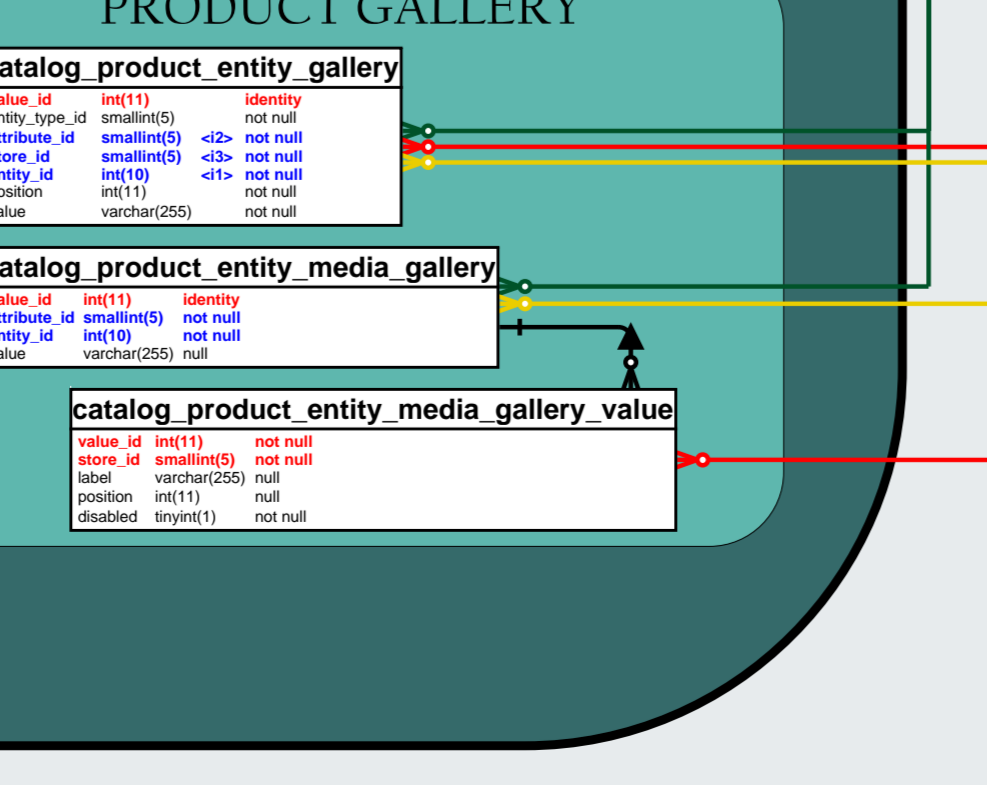

MAGENTO - Database Diagram [v1.3.2.4] - revised 10/02/2009

LEGEND

SYSTEM

PRODUCT

CUSTOMER

EAV

SALES