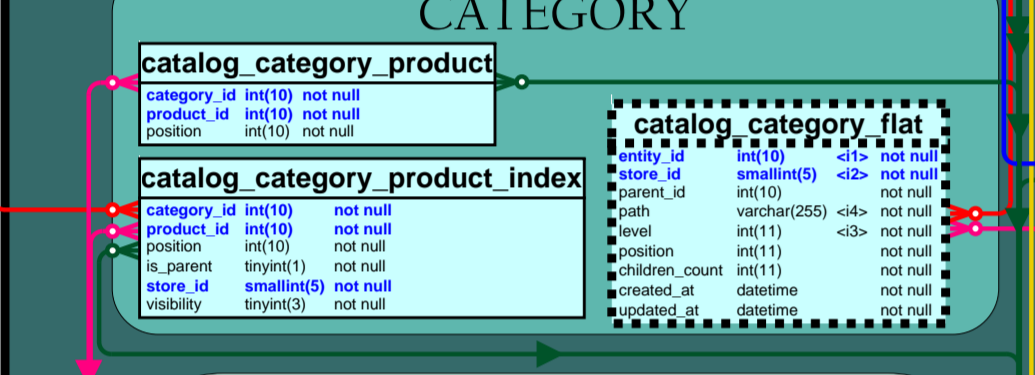

MAGENTO - Database Diagram [v1.3.2.4] - revised 10/02/2009

LEGEND

SYSTEM

PRODUCT

CUSTOMER

EAV

SALES